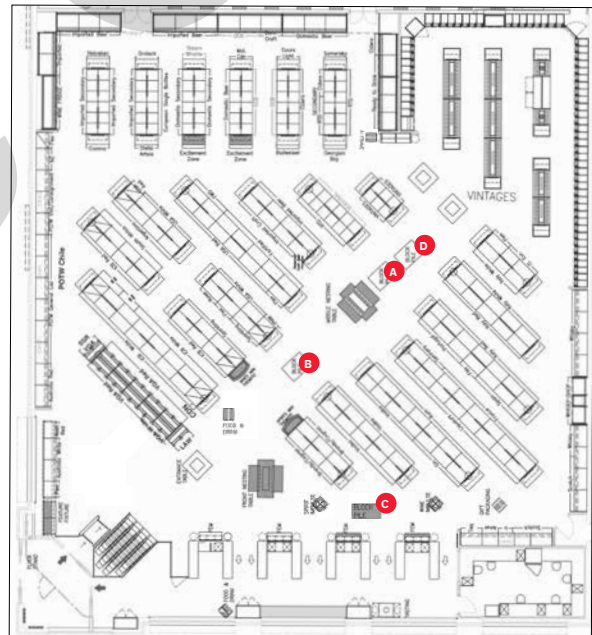

Store Floor Plan Example - Angle Layout

Effective May 2019, new programs were made active in your Promotional Tree. With the implementation of the additional Promo programs into the Promo Tree, Category Management will no longer be allocating inventory for these programs and stores will only receive inventory based on their Default Management settings.

Therefore, it is imperative you review your Min. settings on these programs to ensure a "Ready-for-Business" level of inventory. Please review the new Default Management screen and its' Min. settings. If left unadjusted all the new promo programs have a min setting of either 0 or 1 case which will result in the system suggesting only 1 or 2 cases. Consequently, it is essential these are reviewed and change if required.