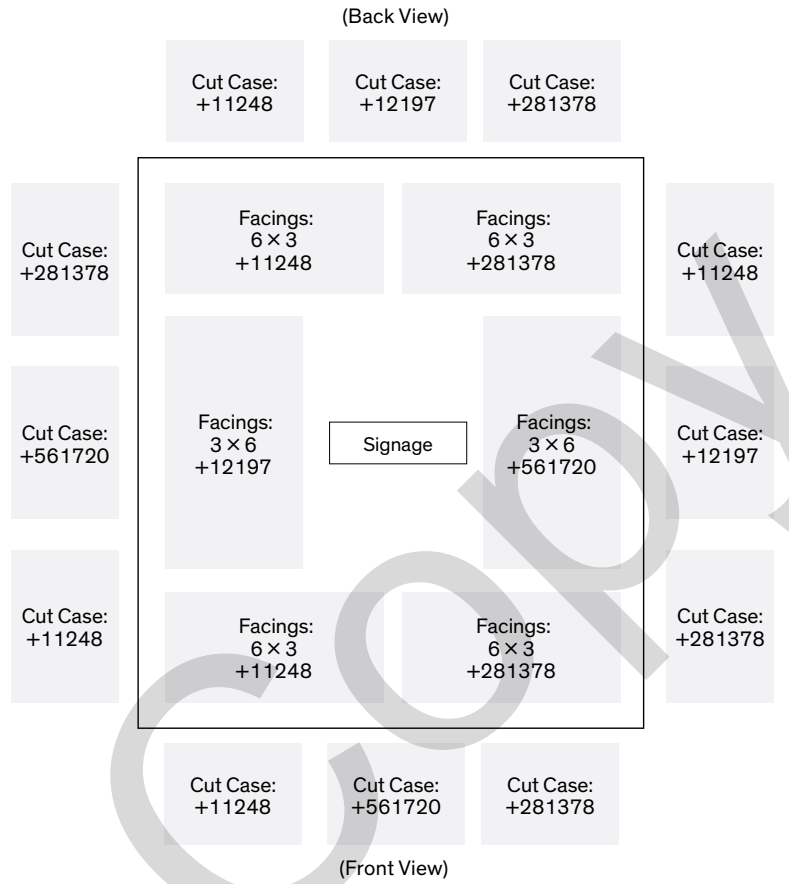

Planogram - Square Table