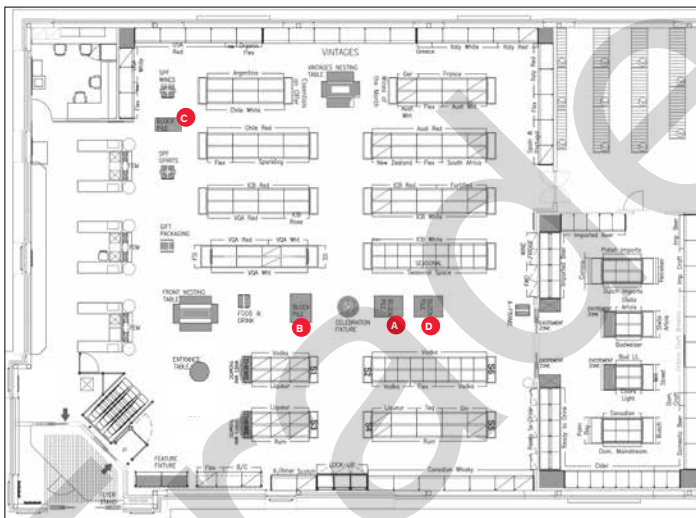

Store Floor Plan Example - Rectangle Layout

Store Floor Plan Example - Angle Layout

Effective May 2019, new programs were made active in your Promotional Tree. With the implementation of the additional Promo programs into the Promo Tree, Category Management will no longer be allocating inventory for these programs and stores will only receive inventory based on their Default Management settings.