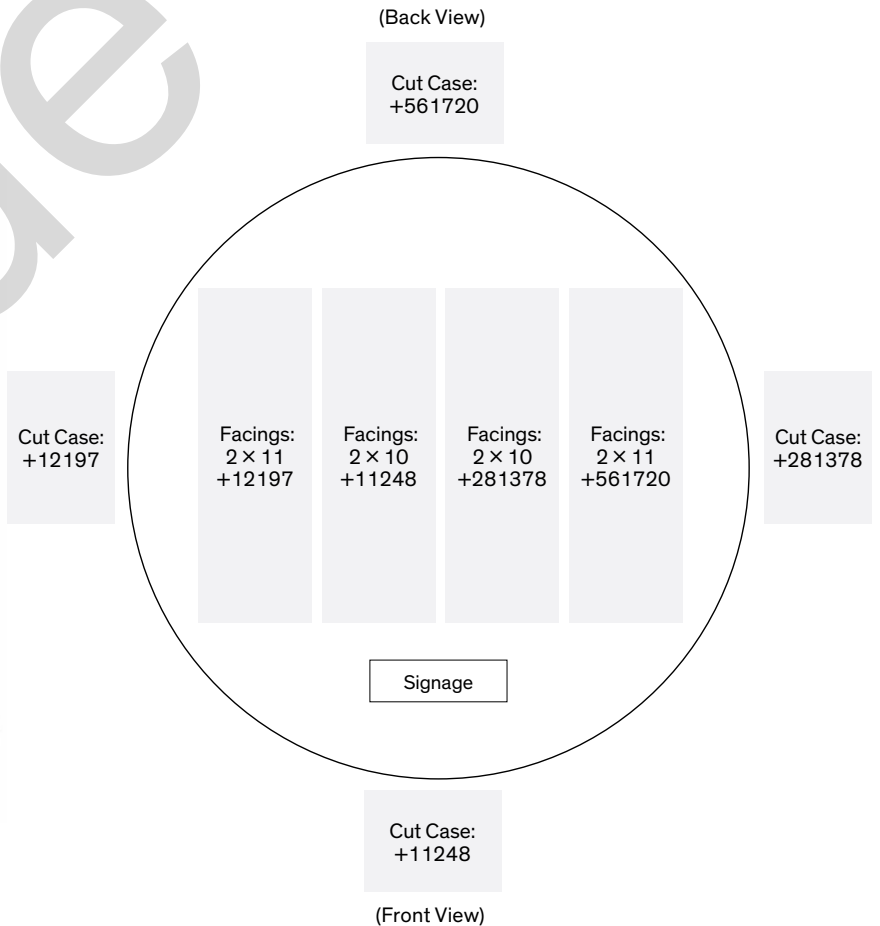

Planogram - Round Table