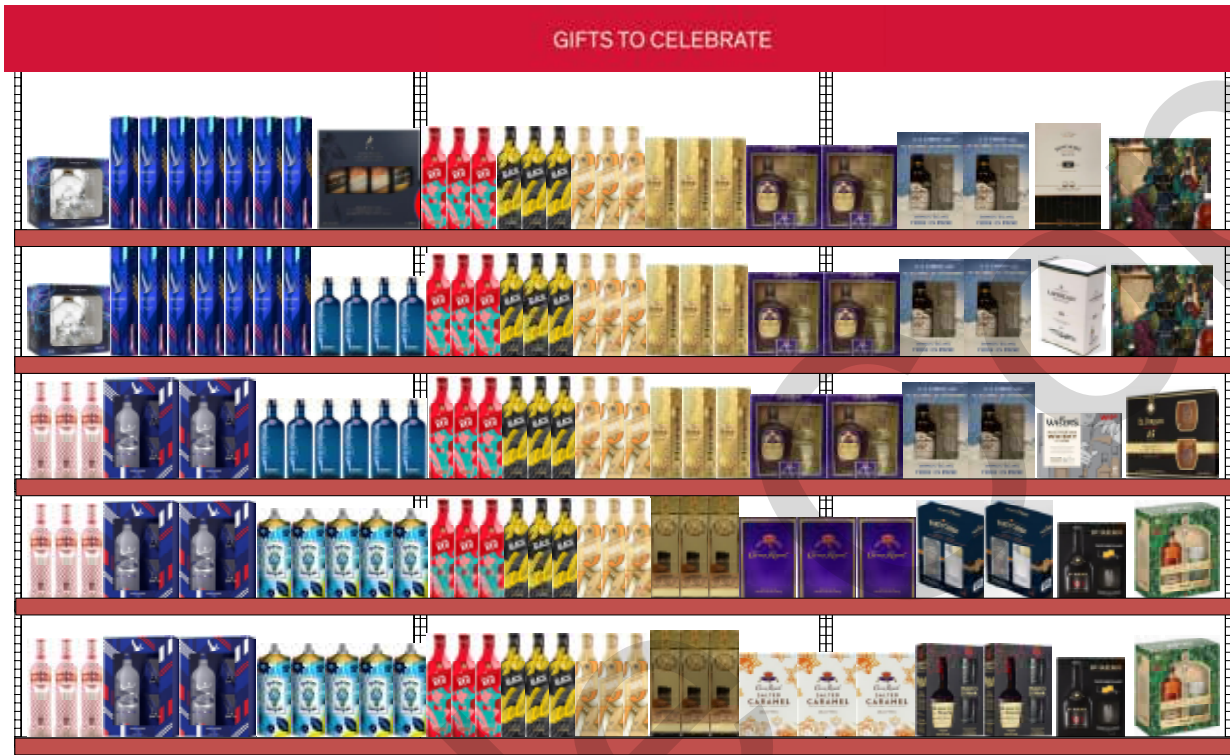

The planoguides are for examples only. Based on your store fixture size, please increase or decrease product facings to create an impactful display.

12ft Feature Fixture