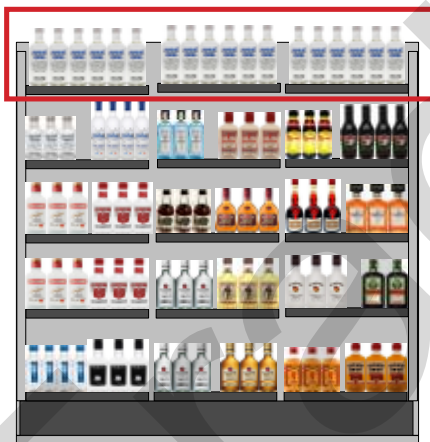

FEM 1, 2, and 3 Sold Space Program

This is a sold program. Participation is mandatory.

Key Dates (Nov 27 - Dec 31, 2022)

Participating Stores

Please refer to the Participation Lookup page for information (<http://home.lcbo.com/CustomerExperience/Pages/StoreParticipationLookup.aspx>)

Participating Products

	LCBO#	Description	Size (mL)	Offers
Brown Spirits (FEM1)	265199	Absolut Vodka	375	$1.00 LTO
Wines/Wine in Cans (FEM2)	250480	Zonin Prosecco Brut 1821 DOC	3 x 200	
Brown Spirits/Liqueurs (FEM3)	463	Canadian Club Whisky	375	50 APP
	27522	Elijah Craig Small Batch Bourbon	375	$1.00 LTO

Signage Components

- FEM1 Shelf Talkers ENG (Re-order #AIM-23P10-FEM1) / BIL (Re-order #AIM-23P10-FEM2)
- FEM2 Shelf Talkers ENG (Re-order #AIM-23P10-FEM3) / BIL (Re-order #AIM-23P10-FEM4)
- FEM3 Shelf Talkers ENG (Re-order #AIM-23P10-FEM5) / BIL (Re-order #AIM-23P10-FEM6)

Merchandising Instructions

- Merchandise the participating products on the top shelf of the Front End Merchandiser.
- Install the shelf talkers in section in front of the participating products.

Brown Spirits (FEM1)