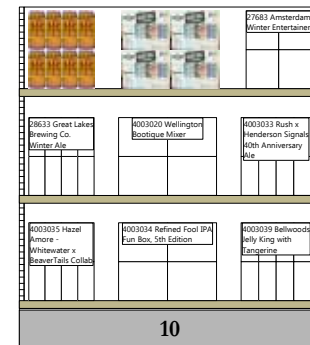

LCBO#	Description	Size (mL)	Offers
End Aisle #10 (New for P10)	19003	Manifesto	473	
	25051	Muskoka Survival Pack 2022	2838	LTO
	27683	Amsterdam Winter Entertainer	1892	
	28137	Wellington Brewery Bootique Mixer	2838	
	28474	Rush X Henderson Signals 40th Anniversary Ale	500	
	28494	Ipa Fun Box, 5th Edition	2838	
	28633	Great Lakes Brewery - Winter Ale	473	
	29521	Bellwoods Brewery Jelly King With Tangerine	500	
	29522	Hazel Amore - Whitewater X Beavertails Collab	473