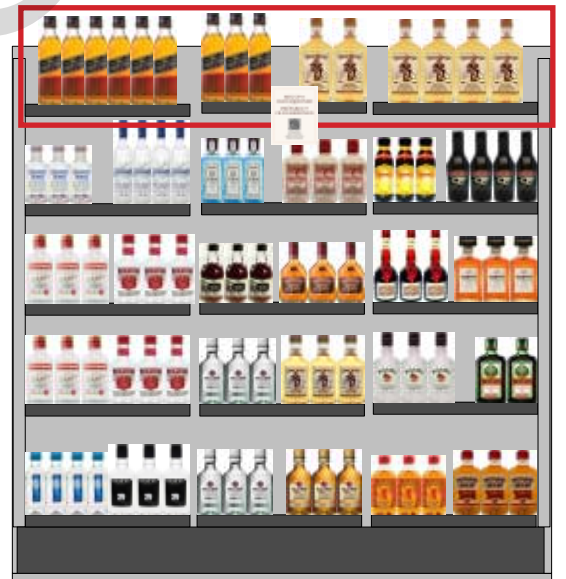

Spirited Picks Program

Promo Code: CE1

Stores with 2 or more full-sized FEM fixtures will merchandise the Spirited Picks products on the fixture closest to the entrance of the store. **This is a sold program. Participation is mandatory.**

Key Dates (Oct 9 - Nov 5, 2022)

Participating Stores

Please refer to the Participation Lookup page for information (<http://home.lcbo.com/CustomerExperience/Pages/StoreParticipationLookup.aspx>)

Participating Products

LCBO#	Description	Size (mL)	Offers
187047	Johnnie Walker Black Label 12 Years Old Scotch Whisky	375	$1.00 LTO
500504	Captain Morgan Original Spiced Rum	375	

Signage Components

- Spirited Picks Shelf Talkers ENG (Re-order #AIM-23P8-SP2) / BIL (Re-order #AIM-23P8-SP3)
- "Mix up an Old Fashioned" Shelf Talker ENG (Re-order #AIM-23P8-SP4) / BIL (Re-order #AIM-23P8-SP5)

Merchandising Instructions

- Merchandise the participating products on the top shelf of the Front End Merchandiser closest to the entrance of the store.
- Install the shelf talkers in front of the participating products.
- Ensure the "Mix up an Old Fashioned" shelf talker is installed in the bin strip channel on the fixture.