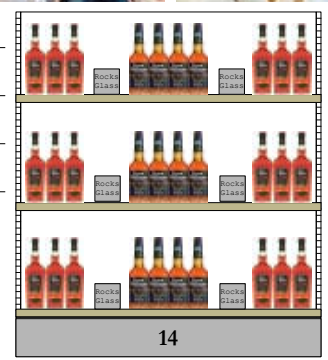

LCBO#	Description	Size (mL)	Offers
End Aisle #14	22951	Evan Williams 1783	750	LTO
	405845	Evan Williams Black Label Bourbon Whiskey	750	VA
	512194	Larceny Kentucky Straight Bourbon	750	LTO
VA: Rocks Glass (rep-applied)