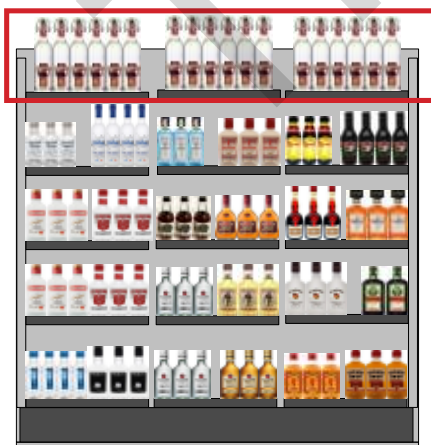

FEM3: 1, 5, 10, 15, 21, 25, 31, 35, 38, 40, 82, 130, 148, 149, 164, 217, 226, 233, 252, 253, 288, 310, 326, 344, 346, 360, 371, 383, 386, 390, 391, 394, 404, 417, 438, 443, 445, 452, 481, 485, 486, 494, 495, 523, 554, 566, 590, 609, 619, 623, 624, 627, 630, 647, 649, 658, 680, 741, 751, 762

Participating Products

	LCBO#	Description	Size (mL)	Offers
Brown Spirits (FEM1)	396671	360 Double Chocolate Vodka	375	35 APP
	215418	Martini & Rossi Sweet Vermouth Red	500	10 APP
Wines/Wine in Cans (FEM2)	253906	Martini Dry Vermouth White	500	10 APP
	11850	Buffalo Trace Bourbon	375	
Brown Spirits/Liqueurs (FEM3)	541011	Wayne Gretzky Red Cask Whisky	375	$1.00 LTO

Signage Components

- FEM1 Shelf Talkers ENG (Re-order #AIM-23P8-FEM1) / BIL (Re-order #AIM-23P8-FEM2)
- FEM2 Shelf Talkers ENG (Re-order #AIM-23P8-FEM3) / BIL (Re-order #AIM-23P8-FEM4)
- FEM3 Shelf Talkers ENG (Re-order #AIM-23P8-FEM5) / BIL (Re-order #AIM-23P8-FEM6)

Merchandising Instructions

- Merchandise the participating products on the top shelf of the Front End Merchandiser.
- Install the shelf talkers in section in front of the participating products.

Brown Spirits (FEM1)