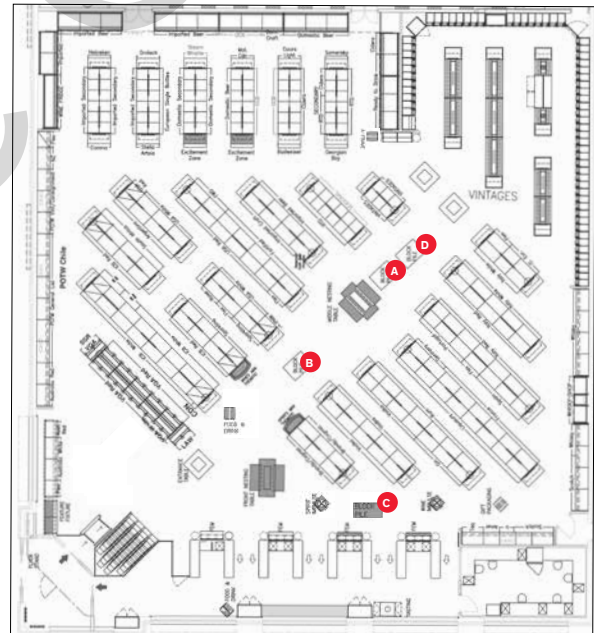

Store Floor Plan Example - Angle Layout

With the implementation of the additional Promo programs into the Promo Tree, Category Management will no longer be allocating inventory for these programs and stores will only receive inventory based on their Default Management settings.

Therefore, it is imperative you review your Min. settings on these programs to ensure a "Ready-for-Business" level of inventory. Please review the new Default Management screen and its' Min. settings. If left unadjusted all the new promo programs have a min setting of either 0 or 1 case which will result in the system suggesting only 1 or 2 cases. Consequently, it is essential these are reviewed and change if required.