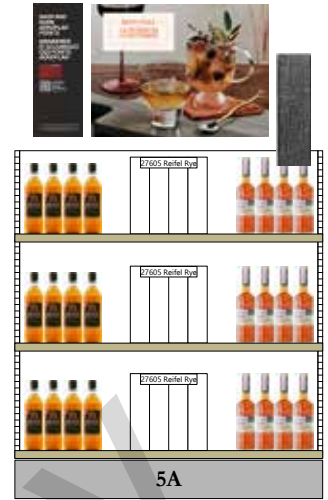

LCBO#	Description	Size (mL)	Offers
End Aisle #5A Premium	14089	Alberta Premium Cask Strength Rye (2021)	750	
	27605	Reifel Rye	750	
	517136	Alberta Premium Whisky	750