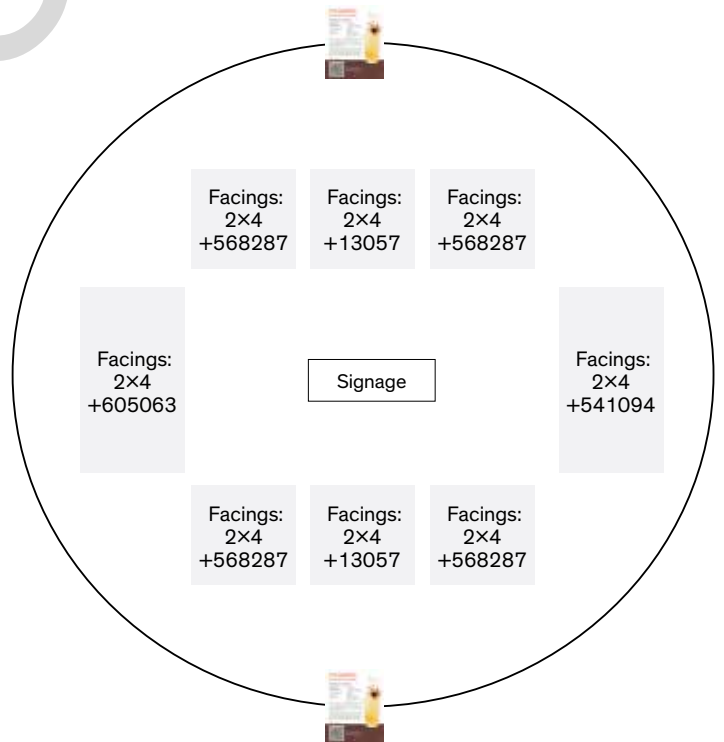

Planogram - Round Table