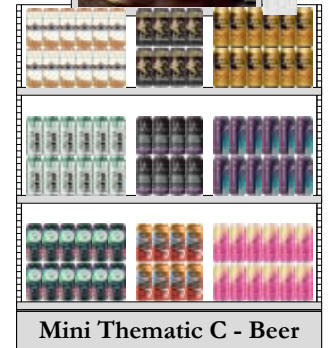

LCBO#	Description	Size (mL)	Offers
End Aisle #10	13641	Bench Brewing Short Hills East Coast IPA (798)	473	LTO
	26052	Nickel Brook Metal Head DIPA	473	
	20118	Collective Arts Good Monster (LCBO Warehouse)	473	LTO
	23568	Lost Craft Neapolitan Ice Cream Stout (179)	473	
	27126	Whitewater North Meets South Nordic Pale Ale (8454)	473	LTO
	28089	Muskoka Big World Small Batch - Germany (LCBO Warehouse)	473	
	190439	Wellington Special Pale Ale (4826)	473	LTO
	498691	Tomorrow Brew Co. Monty's Aged Ryed Ale (4275)	473	LTO
	548313	Cowbell Brewing Co. Boxing Bruin Ipa (458)	473	LTO