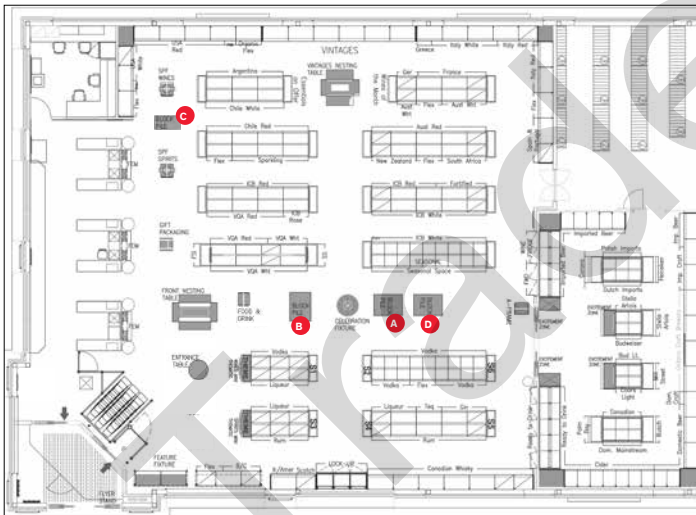

Halloween Block Piles: 1800 Tequila (S1), Cazadores/Bacardi (S2), Diageo (S3), Don Julio (S4), Fireball (S5), Kraken (S6)

Store Floor Plan Example - Rectangle Layout

Store Floor Plan Example - Angle Layout