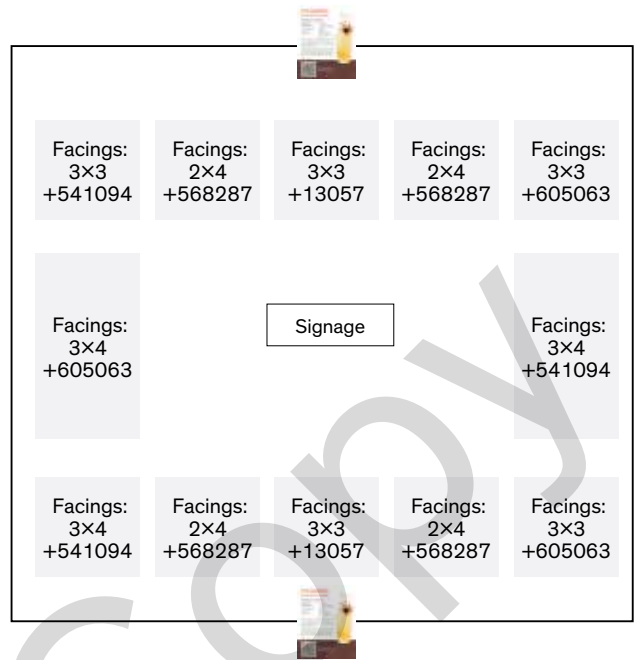

Planogram - Square Table