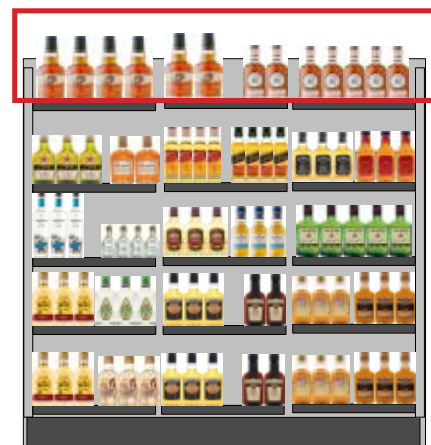

Brown Spirits/Liqueurs (FEM3)