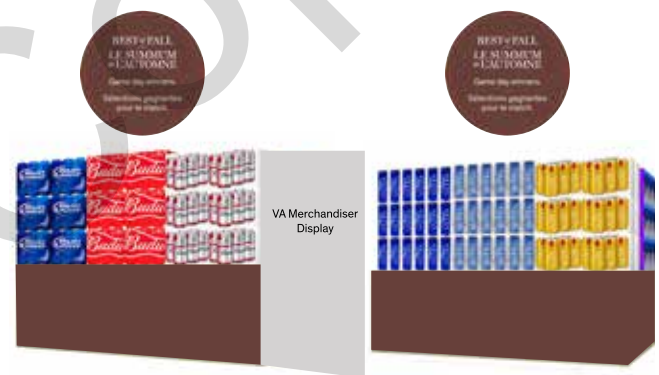

Game Day Winners.  
Celebrate game day at home with a selection of crowd-favourite beers.

**NOTE:** Participating stores with limited floor space have been selected based on their floor plans. These stores will receive a branded backer card instead of Block Pile signage to display. Select a discretionary end that is closest to the entrance of the store to display this program.