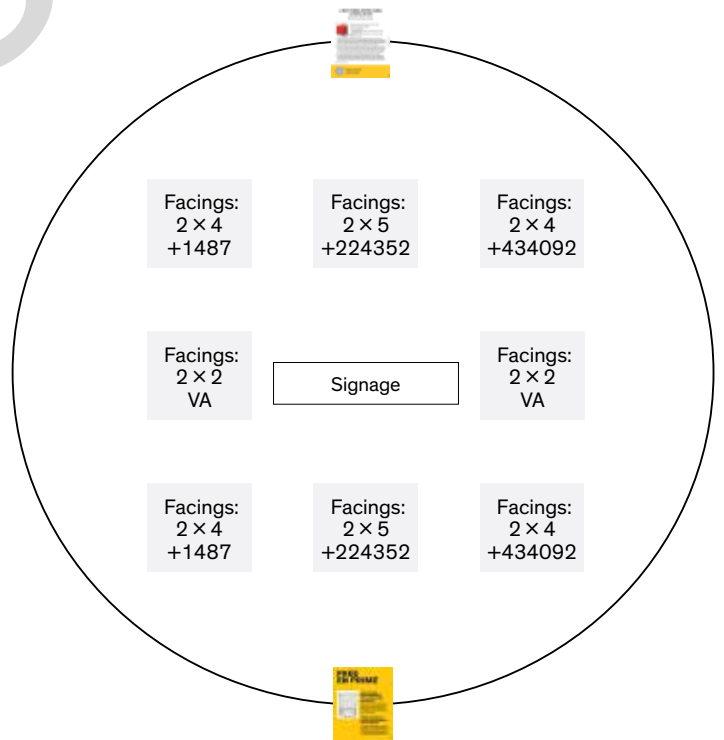

- Please refer to the Store Layout section for inventory management of product.
- Please review your floor plan and ensure the fixture is by the entrance of your store. Please be mindful of which table you have and merchandise accordingly.
- Merchandise the participating products according to the planogram.
- Install the table sign.
- Merchandise the pre-printed shelf talkers in front of participating products.
- Install the recipe and value add shelf talkers on the entrance table display and in section.
- Add cut cases around the table to bring volume of product out onto the floor.

Signage Components

- Square Entrance Table Sign
ENG (Re-order # 23P3-ET1) / BIL (Re-order # 23P3-ET2)
- Round Entrance Table Sign
ENG (Re-order # 23P3-ET3) / BIL (Re-order # 23P3-ET4)
- Shelf Talkers
ENG (Re-order # 23P3-ET5) / BIL (Re-order # 23P3-ET6)
- Recipe Shelf Talkers
ENG (Re-order # 23P3-ET7) / BIL (Re-order # 23P3-ET8)
- VA Perp Shelf Talkers
ENG (Re-order # 23P3-ET9) / BIL (Re-order # 23P3-ET10)

VA Shelf Talker

Recipe Shelf Talker

Planogram - Square Table

Planogram - Round Table

Spirits (MI-A)

MINI THEMATIC A

Gift-worthy: Scotches for Dad

This is a sold program. Participation is mandatory.