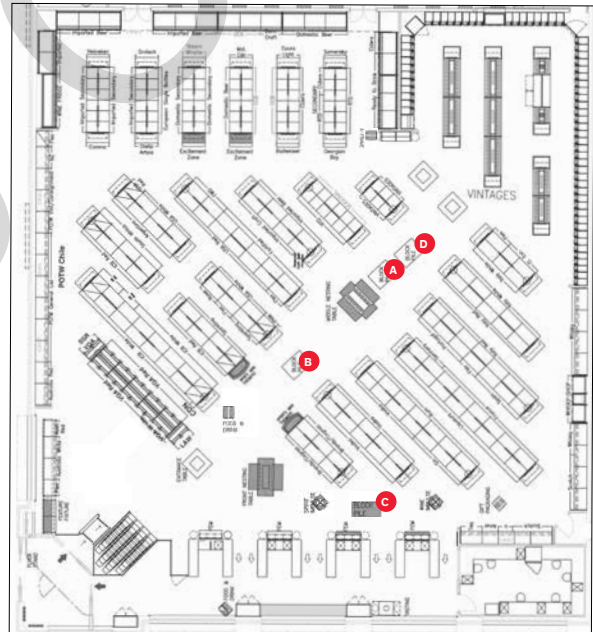

Store Floor Plan Example - Angle Layout

With the implementation of the additional Promo programs into the Promo Tree, Category Management will no longer be allocating inventory for these programs and stores will only receive inventory based on their Default Management settings.

Therefore, it is imperative you review your Min. settings on these programs to ensure a "Ready-for-Business" level of inventory. Please review the new Default Management screen and its' Min. settings. If left unadjusted all the new promo programs have a min setting of either 0 or 1 case which will result in the system suggesting only 1 or 2 cases. Consequently, it is essential these are reviewed and change if required.