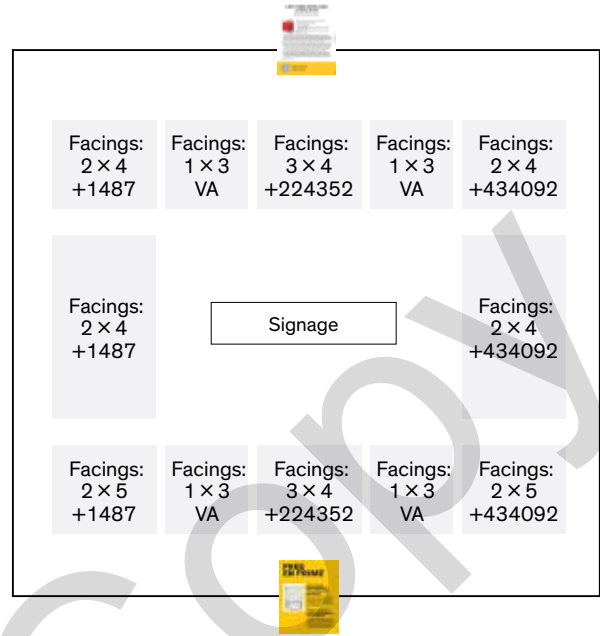

Planogram - Square Table