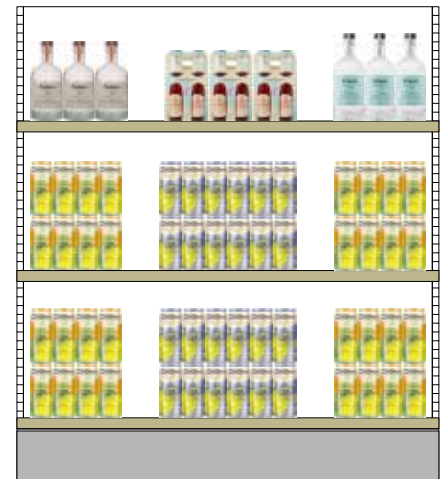

Dillion's Discretionary End Aisle

Promo Code: EA-S2

Overview

Merchandise the participating products on an available Discretionary End Aisle. Install the backer card and shelf talkers on the display.

Key Dates (May 22 - June 18, 2022)

Participating Stores

1, 5, 10, 18, 19, 21, 23, 27, 34, 35, 38, 40, 41, 44, 57, 83, 95, 106, 130, 143, 148, 149, 156, 164, 171, 182, 187, 195, 198, 200, 201, 212, 214, 226, 228, 233, 234, 242, 243, 249, 252, 253, 263, 269, 279, 287, 288, 295, 298, 310, 325, 326, 329, 334, 344, 346, 355, 358, 360, 361, 362, 367, 371, 373, 378, 381, 383, 384, 385, 387, 388, 389, 390, 391, 392, 394, 397, 398, 401, 404, 412, 415, 416, 417, 425, 428, 431, 437, 444, 452, 457, 465, 470, 485, 486, 490, 491, 494, 495, 497, 499, 501, 505, 523, 532, 537, 544, 545, 549, 551, 554, 555, 566, 568, 569, 573, 575, 579, 586, 587, 590, 601, 602, 605, 609, 616, 617, 619, 623, 624, 627, 630, 631, 632, 633, 641, 652, 653, 655, 661, 667, 670, 684, 694, 698, 702, 703, 741, 771, 776

Participating Products

LCBO#	Description	Size (mL)	Offers
11423	Dillon's Negroni	4 × 125	
24319	Dillon's Tangerine, Lemon & A Hint of Mint	473	
24321	Dillon's Blackberry, Lemon & A Dash of Elderflower	473	
413104	Dillon's Dry Gin 7	750	$2.00 LTO
638130	Dillon's Vodka	750	

Merchandising Instructions

- Merchandise the participating products according to the planogram.
- Install the backer card and shelf talkers on the display.