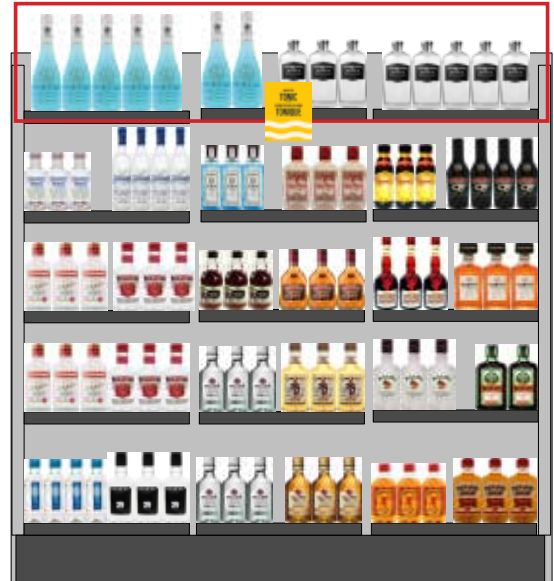

Spirited Picks Program

Promo code: CE1

Stores with 2 or more full-sized FEM fixtures will merchandise the Spirited Picks products on the fixture closest to the entrance of the store.

This is a sold program. Participation is mandatory.

Key Dates (May 22 - June 18, 2022)

Participating Stores

Please refer to the Participation Lookup page for information (<http://home.lcbo.com/CustomerExperience/Pages/StoreParticipationLookup.aspx>)

Participating Products

LCBO#	Description	Size (mL)	Offers
16608	Aviation Gin	375	40 APP
122952	Hpnotiq Liquor	375	$1.00 LTO

Signage Components

- Spirited Picks Shelf Talkers ENG (Re-order #AIM-23P3-SP2) / BIL (Re-order #AIM-23P3-SP3)
- "Mix with Tonic" Shelf Talker ENG (Re-order #AIM-23P3-SP4) / BIL (Re-order #AIM-23P3-SP5)

Merchandising Instructions

- Merchandise the participating products on the top shelf of the Front End Merchandiser closest to the entrance of the store.
- Install the shelf talkers in front of the participating products.
- Ensure the "Mix with Tonic" shelf talker is installed in the bin strip channel on the fixture.