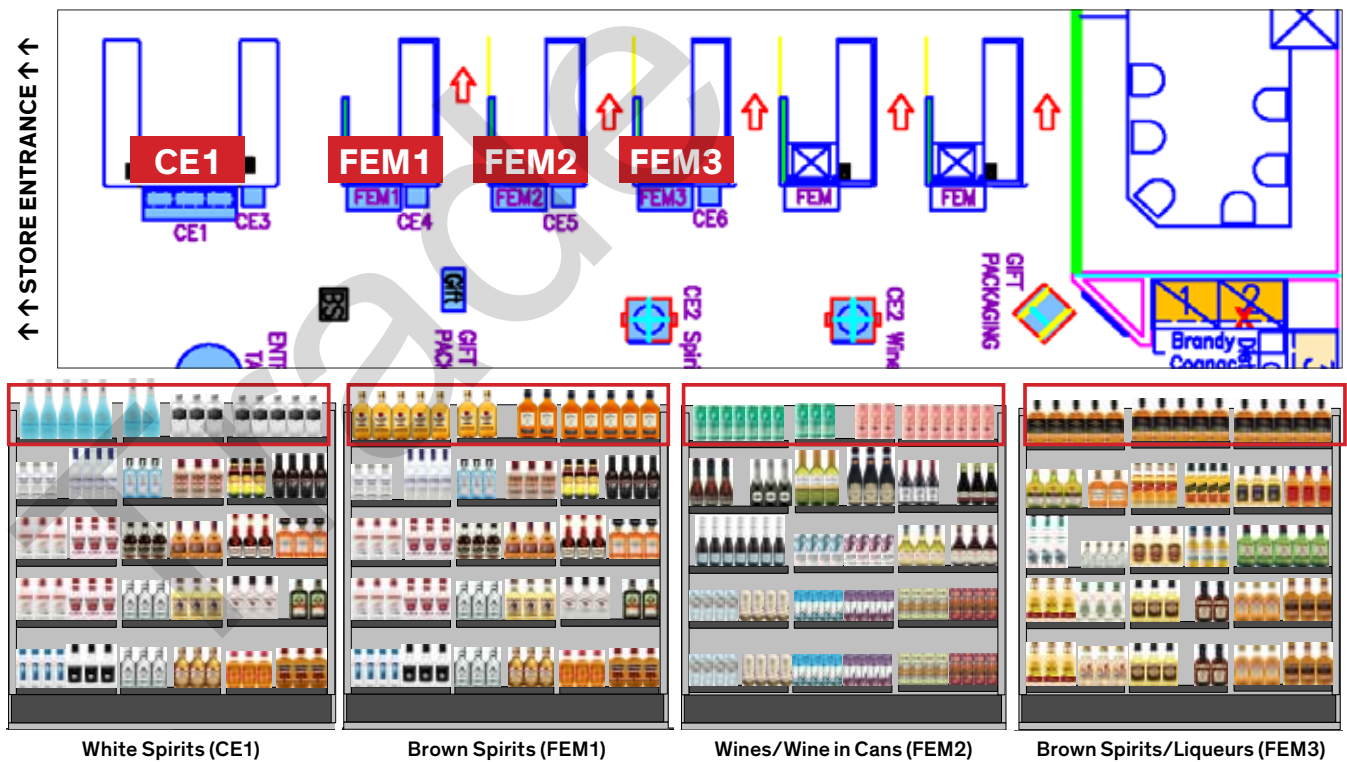

FRONT END MERCHANDISER

The Front End Merchandiser program is aimed at encouraging customers to build their basket at the last touchpoint in their customer journey in-stores.

FEM 1, 2, and 3 Sold Space Program

The Space Planning Team has updated store floorplans to mark FEM fixtures on the sold program. Refer to your store plan on the Dashboard for updates.

Program Name	Spirited Picks	Front End Merchandiser		
Promo Code & Floorplans	CE1	FEM 1	FEM 2	FEM 3
Merchandising	White Spirits	Brown Spirits	Wines/Wines in Cans	Brown Spirits/Liqueurs

Sample FEM Floorplan/Planoguide

NOTE: Discretionary Front End Merchandisers will be noted as "FEM" on updated store floorplans.