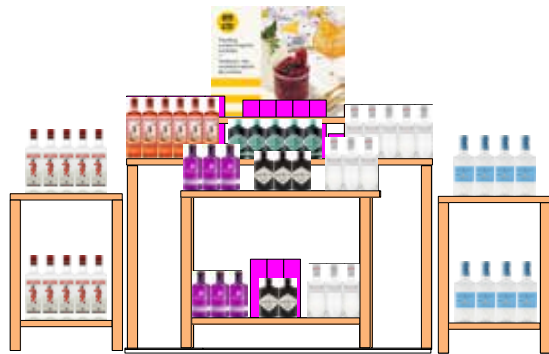

Top View (Front)

5Ft Nesting Table Planogram (For stores that have end tables)

Premium Flight

Front View

Back View

Top View (Back)

Facings: 3×7 +358192	Facings: 2×7 +637504	Facings: 3×7 +11868
Facings: 3×7 +358192	Facings: 3×7 +637504	Facings: 3×7 +11868