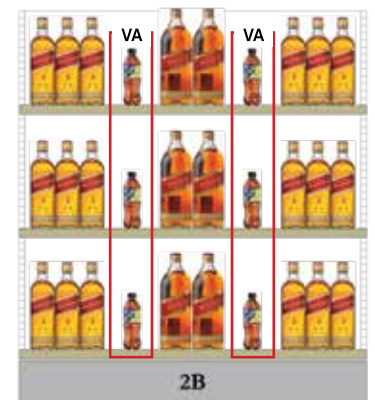

LCBO#	Description	Size (mL)	Offers
End Aisle #2B Standard	112896	Johnnie Walker Red Label	1750	VA
	217794	Johnnie Walker Red Label	1140	VA
VA: Brisk Lemon Iced Tea 1 X 591 mL (near pack)