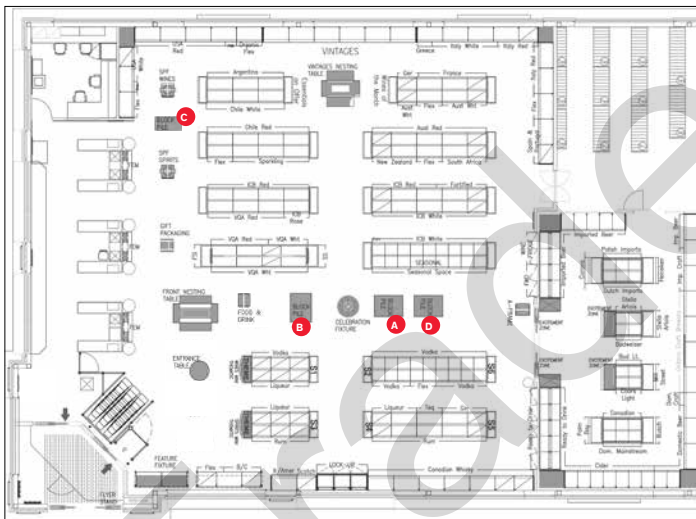

STORE LAYOUT

Overview

For Brand Spotlight Programs, there are three table display points and the Feature Fixture display; most stores will have one or two display points, and some larger stores may have all displays.

ACTION: These displays will be referred to by their respective fixture names and acronyms on the Promo Tree:

Entrance Table/Cocktail of the Month: BS - BSE

Feature Fixture: FF - FFA

Front Nesting Table: BS - BSF

Middle Nesting Table/Celebration Fixture : DD

A Block Pile A (SBA): Love Pairs With Everything (Beer)

B Block Pile B (SBB): Now In: New Iced Teas For Summer

C Block Pile C (SBC): Love Pairs With Everything (Spirits)

D Block Pile D (XBP): Glenfiddich

Store Floor Plan Example - Rectangle Layout