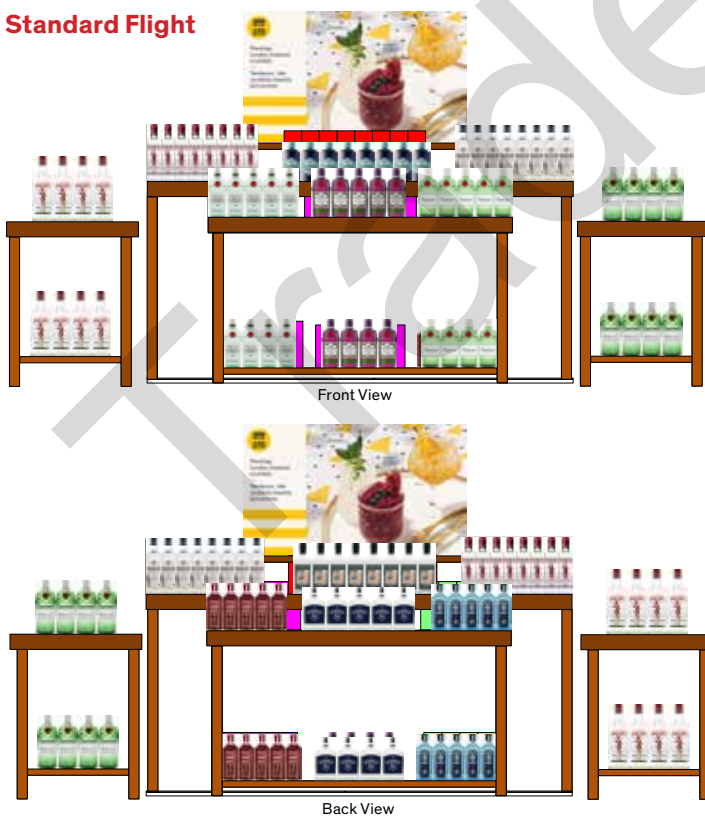

Standard Flight

Top View (Back)

Facings: 5x8 +319673	Facings: 4x8 +397539	Facings: 5x8 +19388
Facings: 5x8 +319673	Facings: 5x10 +397539	Facings: 5x8 +19388

Facings: 4x6 +56622
Facings: 4x6 +56622

Facings: 8x3 +570	Facings: 8x2 +391177	Facings: 8x3 +605162
Signage		
Facings: 8x3 +570	Facings: 8x2 +573931	Facings: 8x3 +605162

Facings: 4x6 +216721
Facings: 4x6 +216721

Facings: 5x7 +358184	Facings: 5x7 +22454	Facings: 5x7 +2691
Facings: 4x7 +358184	Facings: 4x7 +22454	Facings: 4x7 +2691

Top View (Front)