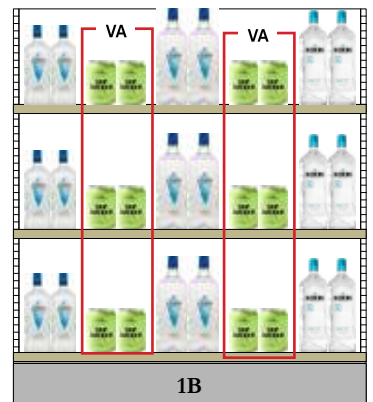

End Aisle #1B Standard

LCBO#	Description	Size (mL)	Offers
227413	Iceberg Vodka	1140	LTO
400754	Iceberg Vodka	750	VA
544155	Iceberg Vodka (P.E.T)	1750	VA, Necktag

Value-adds:

- 400754 | Iceberg Vodka: Collapsible Silicone Cup (rep-applied)
- 544155 | Iceberg Vodka: Sapsucker Lime 2 × 355 mL (near pack)