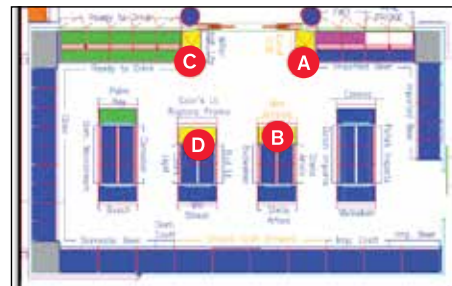

Merchandising Instructions

- Merchandise the participating products according to the planogram.
- Install the backer card and shelf talkers on the display.

BEER EXCITEMENT ZONE

(A, B, C, D)

The Beer Excitement Zone has four displays to highlight engaging offers on popular products. The three displays are **sold programs (A, C and D)**, and the remaining (B) is a generic display end for merchandising new, seasonal products at store manager's discretion. Refer to your planogram for the location of each display. **This is a sold program. Participation is mandatory. Products will not be forced, please order as necessary to support the display.**