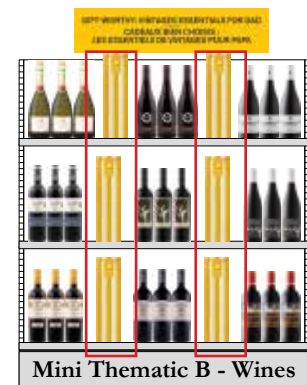

Mini Thematic A/B Fixture: Select Stores

- Merchandise the Summer Enhanced Gift Bags on the Mini Thematic fixtures. Refer to the Mini Thematic A/B sections for more details.