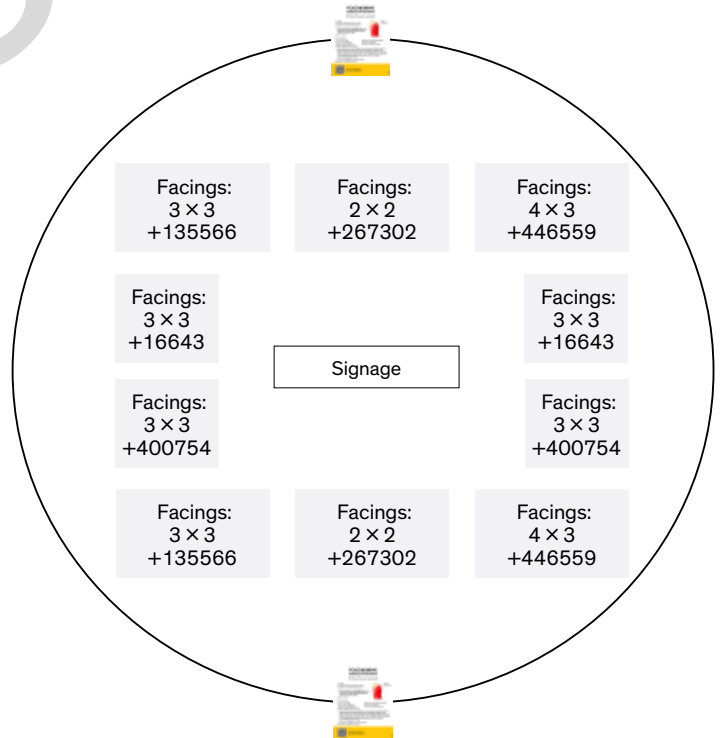

Planogram - Round Table