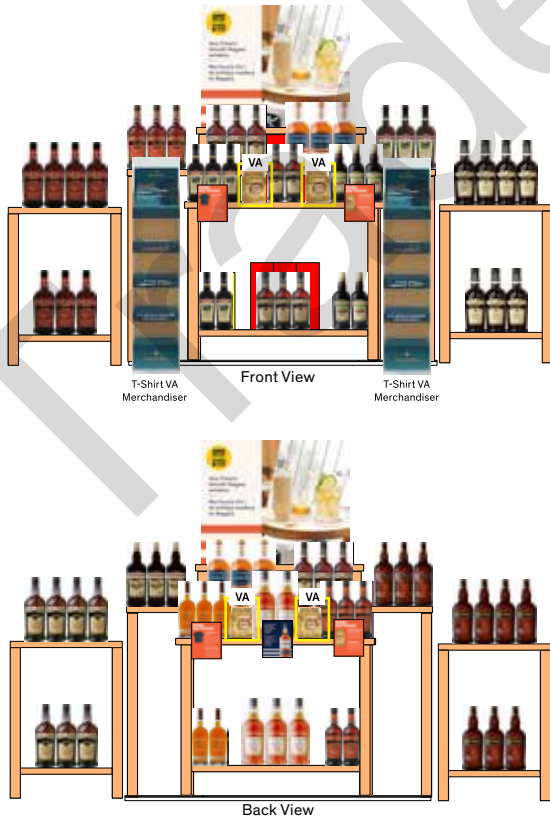

Standard Flight

Top View (Back)

Facings: 2x7 +285254	Facings: 3x7 +10937	Facings: 2x7 +195651
Facings: 3x7 +285254	Facings: 2x10 +10937	Facings: 3x7 +195651

Facings: 4x5 +397091	Facings: 3x2 +350629	Facings: 3x3 +20047	Facings: 4x5 +8805
Facings: 3x5 +397091	Signage		Facings: 4x5 +8805
	Facings: 3x9 +350207	Facings: 3x9 +350561	Facings: 3x5 +8805
	Facings: 3x3 +350629	Facings: 3x4 +20047	

Facings: 1x1 T-Shirt VA Display	Facings: 3x7 +281378	Facings: 2x7 +550715	Facings: 3x7 +18426	Facings: 1x1 T-Shirt VA Display
	Facings: 2x7 +281378	Facings: 3x7 +550715	Facings: 2x7 +18426	

Top View (Front)