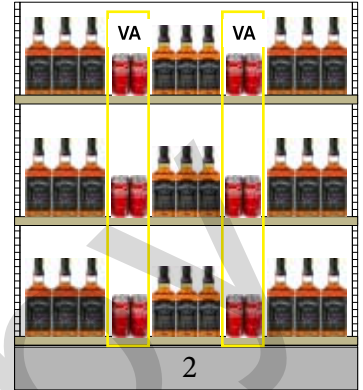

	LCBO#	Description	Size (mL)	Offers
End Aisle #2	41384	Jack Daniel's Tennessee Whiskey	750	VA
	215616	Jack Daniel's Tennessee Whiskey	1140	VA

Value-adds:

- **Coca-Cola 6-Pack (6 x 222 mL) (near pack)** with purchase of Jack Daniel's Tennessee Whiskey (41384 | 750 mL or 215616 | 1140 mL)
- **Tote Bag (applied)** with purchase of Jack Daniel's Tennessee Whiskey (41384 | 750 mL or 215616 | 1140 mL)