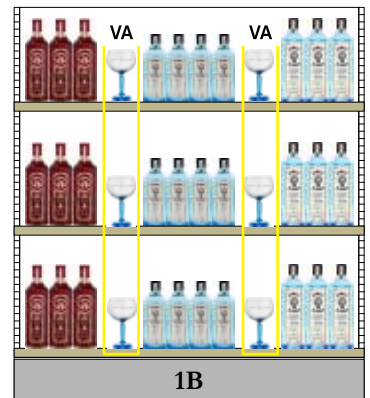

End Aisle #1B Standard

LCBO#	Description	Size (mL)	Offers
19388	Bombay Bramble	750	VA
217281	Bombay Sapphire London Dry	1140	LTO, VA
316844	Bombay Sapphire London Dry	750	VA

Value-add: 16oz Bombay Balloon Glass with the purchase of Bombay Bramble (19388 | 750 mL), Bombay Sapphire London Dry (217281 | 1140 mL) or Bombay Sapphire London Dry (316844 | 750 mL)