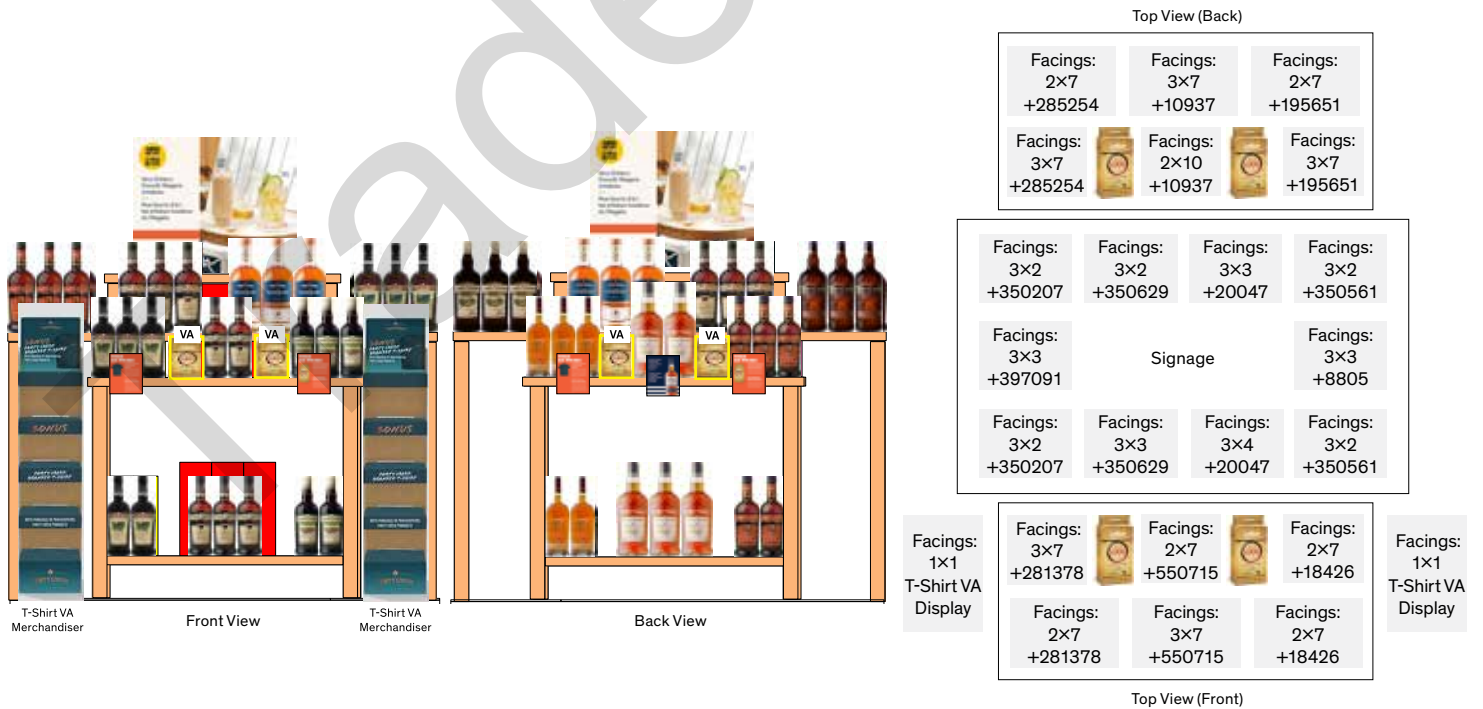

5Ft Nesting Table Planogram (For stores that do not have end tables)

Premium Flight

Standard Flight

A

Display Program (BP-SBA)

BLOCK PILE A

Molson Canadian

This is a sold program. Participation is mandatory.