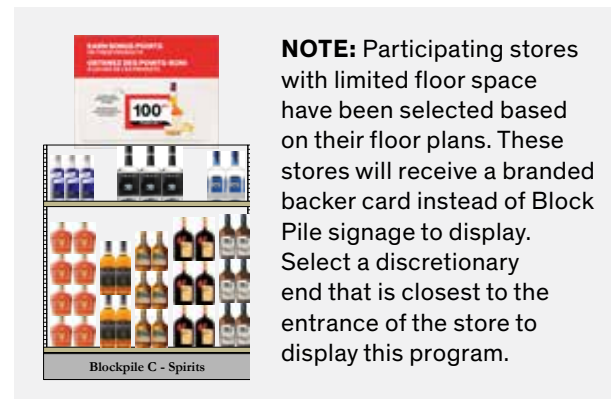

Signage Components

- Pole Toppers
  ENG (Re-order # 23P4-BPC1) / BIL (Re-order # 23P4-BPC2)
- Cut Case Backer Card
  ENG (Re-order # 23P4-BPC3) / BIL (Re-order # 23P4-BPC4)
- Riser Wrap - solid colour (Re-order # 23P4-BPC5)
- Pricer Cards
  ENG (Re-order # 23P4-BPC7) / BIL (Re-order # 23P4-BPC8)
- Shelf Talkers
  ENG (Re-order # 23P4-BPC9) / BIL (Re-order # 23P4-BPC10)
- End Aisle Backer Card BIL (Re-order # 23P4-BPC11)