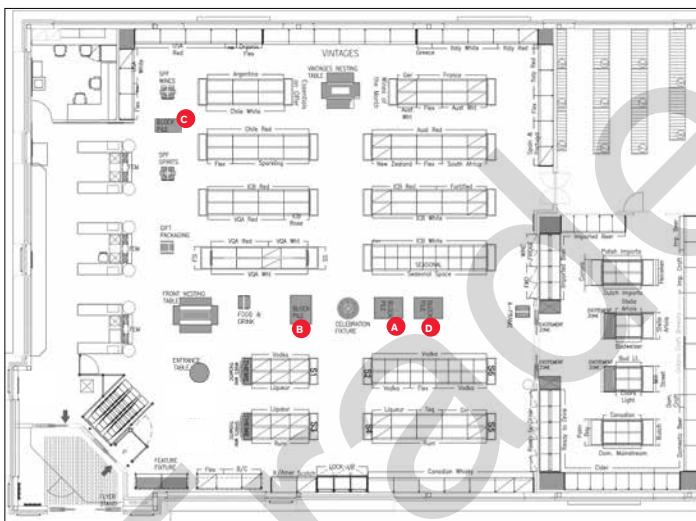

Store Floor Plan Example - Rectangle Layout

Store Floor Plan Example - Angle Layout

With the implementation of the additional Promo programs into the Promo Tree, Category Management will no longer be allocating inventory for these programs and stores will only receive inventory based on their Default Management settings.