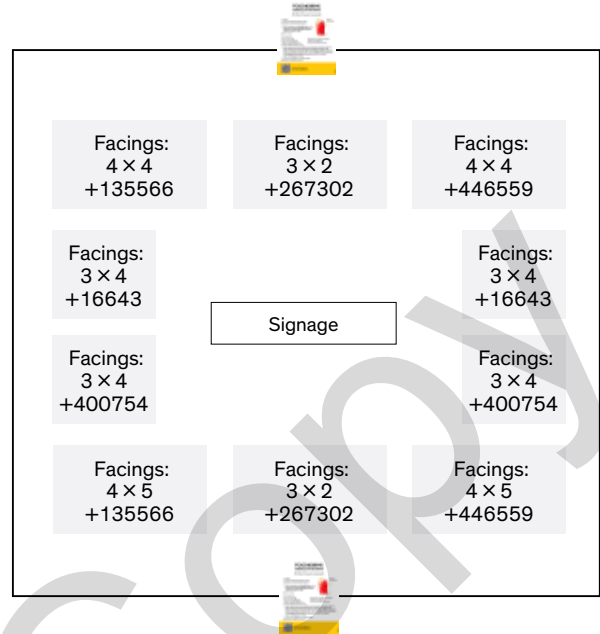

Planogram - Square Table