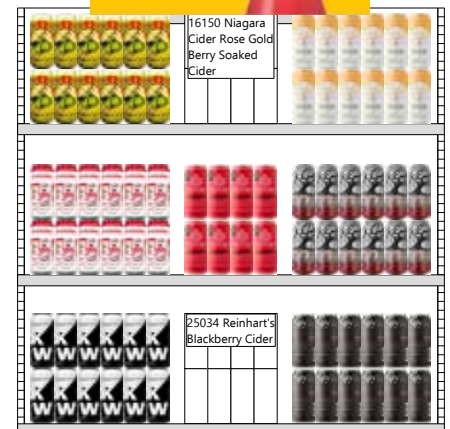

Merchandising Instructions

- Merchandise participating products according to the planogram.
- Merchandise pre-printed shelf talkers in front of each product.
- Install the backer card signage.