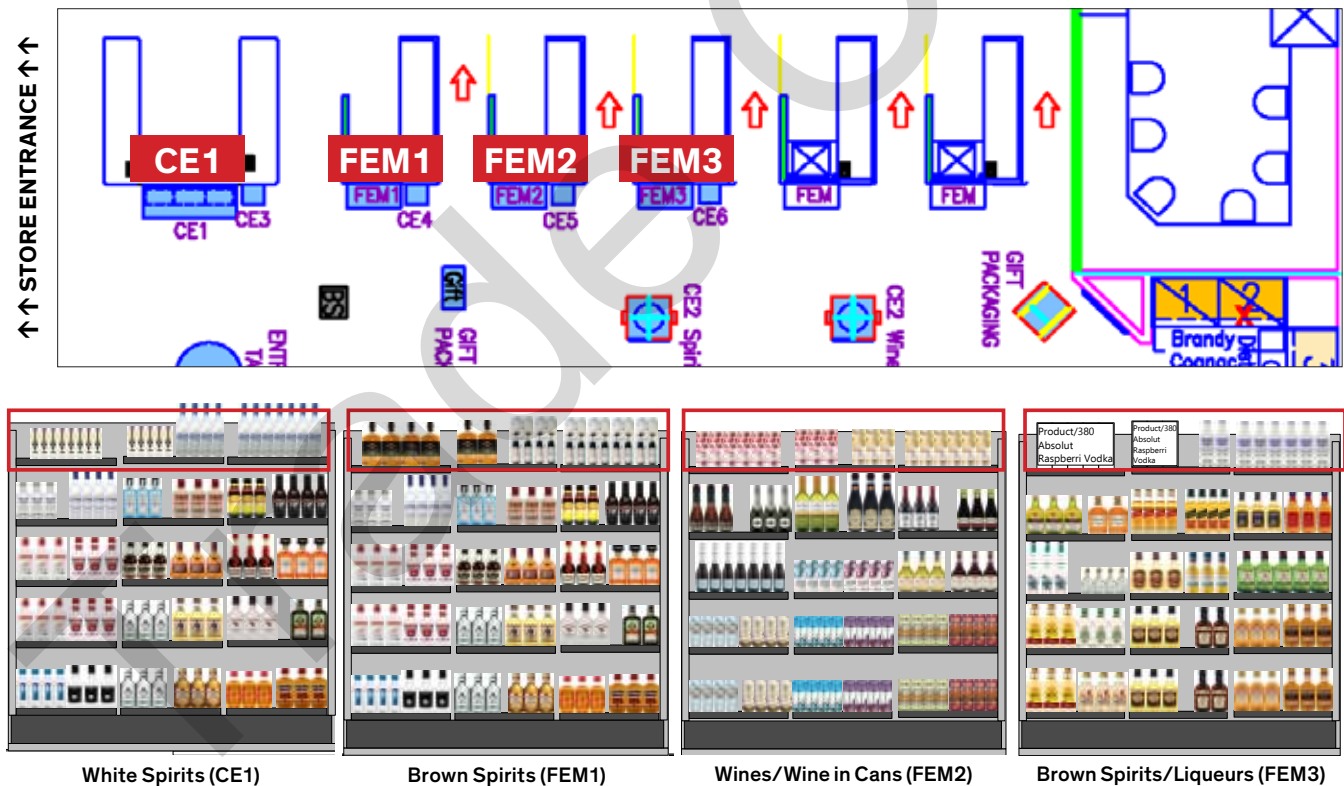

FRONT END MERCHANDISER

The Front End Merchandiser program is aimed at encouraging customers to build their basket at the last touchpoint in their customer journey in-stores.

Key Dates (June 19 - July 16, 2022)

Program Name	Spirited Picks	Front End Merchandiser		
Promo Code & Floorplans	CE1	FEM 1	FEM 2	FEM 3
Merchandising	White Spirits	Brown Spirits	Wines/Wines in Cans	Brown Spirits/Liqueurs

Sample FEM Floorplan/Planoguide

NOTE: Discretionary Front End Merchandisers will be noted as "FEM" on updated store floorplans.