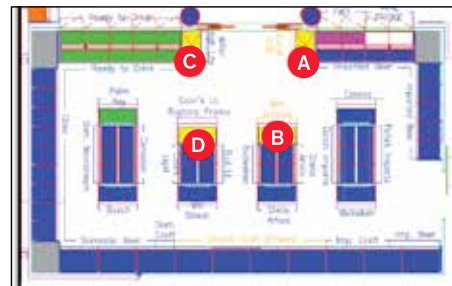

Trade Corp

BEER EXCITEMENT ZONE

(A, B, C, D)

The Beer Excitement Zone has four displays to highlight engaging offers on popular products. The three displays are **sold programs (A, C and D)**, and the remaining (B) is a generic display end for merchandising new, seasonal products at store manager's discretion. Refer to your planogram for the location of each display. **This is a sold program. Participation is mandatory. Products will not be forced, please order as necessary to support the display.**