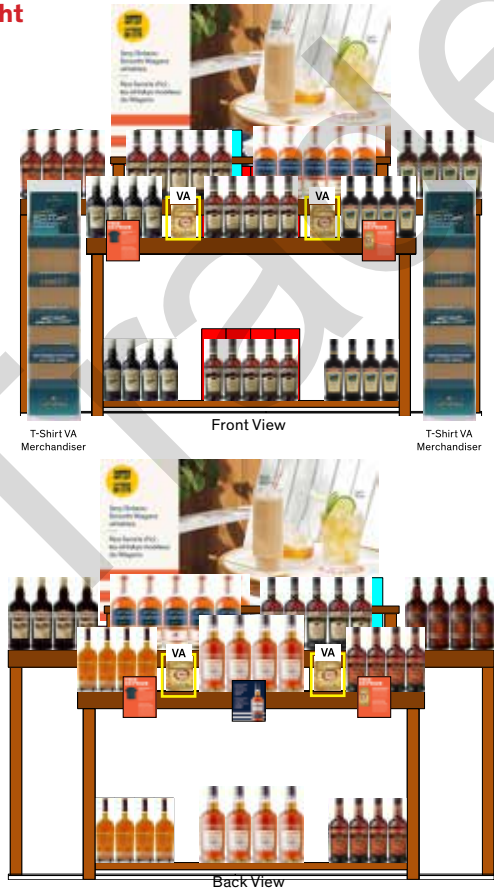

Standard Flight

Top View (Back)

Facings: 4x7 +285254	Facings: 4x7 +10937	Facings: 4x7 +195651
Facings: 4x7 +285254	Facings: 4x10 +10937	Facings: 4x7 +195651

Facings: 4x2 +350207	Facings: 5x2 +350629	Facings: 5x3 +20047	Facings: 4x2 +350561
Facings: 3x3 +397091	Signage	Facings: 3x3 +8805	
Facings: 4x2 +350207	Facings: 5x2 +350629	Facings: 5x3 +20047	Facings: 4x2 +350561

Facings:
1x1
T-Shirt VA
Display

Facings: 4x7 +18426	Facings: 5x7 +550715	Facings: 4x7 +281378
Facings: 4x7 +18426	Facings: 5x7 +550715	Facings: 4x7 +281378

Facings:
1x1
T-Shirt VA
Display

Top View (Front)