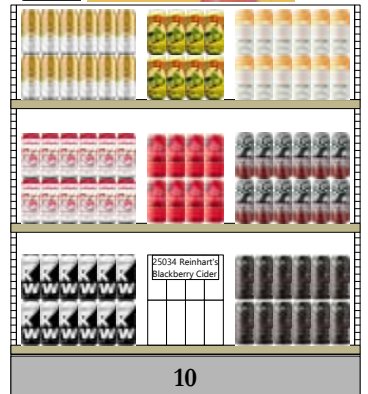

**Beer/Cider
Mini Thematic C
End Aisle #10**

LCBO#	Description	Size (mL)	Offers
11674	Spy Cider House Golden Eye Cider (LCBO Warehouse)	473	LTO
16150	Niagara Cider Rose Gold Berry Soaked Cider (2732)	473	LTO
19969	Liberty Village Peach Cider (LCBO Warehouse)	473	LTO
19974	Duntroon Cider House Empire Extra Dry Cider (LCBO Warehouse)	473	LTO
25034	Reinhart's Blackberry Cider (LCBO Warehouse)	473	LTO
333583	Thornbury Premium Apple Cider (LCBO Warehouse)	473	LTO
374496	Forbidden Artisanal Cider (LCBO Warehouse)	473	LTO
457358	Eden Grove Perfect Pear (LCBO Warehouse)	473	LTO
541219	KW Craft Cider Can (LCBO Warehouse)	473