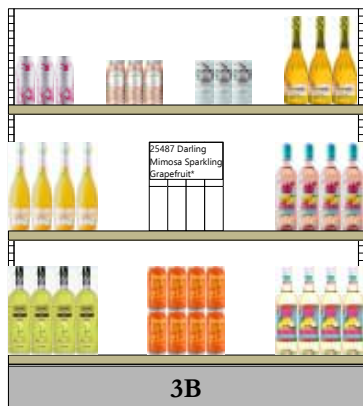

LCBO#	Description	Size (mL)	Offers
End Aisle #3B Standard	14388	Romeo Mimosa	750	
	14685	Gaze Blueberry Pomegranate Moscato Wine Cocktail	375	
	19253	JP Chenet Fashion Pineapple Sparkling	750	
	19297	Girls' Night Out Tropicolada	750	
	20857	Darling Mimosa Sparkling Orange	355	LTO
	24556	Joy Mimosa Wine Beverage Can	250	
	24931	Gaze White Peach Moscato Wine Cocktail	375	
	25226	Uptown Cocktails Margarita-Style Wine Bev	750	
	25487	Darling Mimosa Sparkling Grapefruit	355	
	644526	Girls' Night Out Raspberry Rosé Lemonade	750