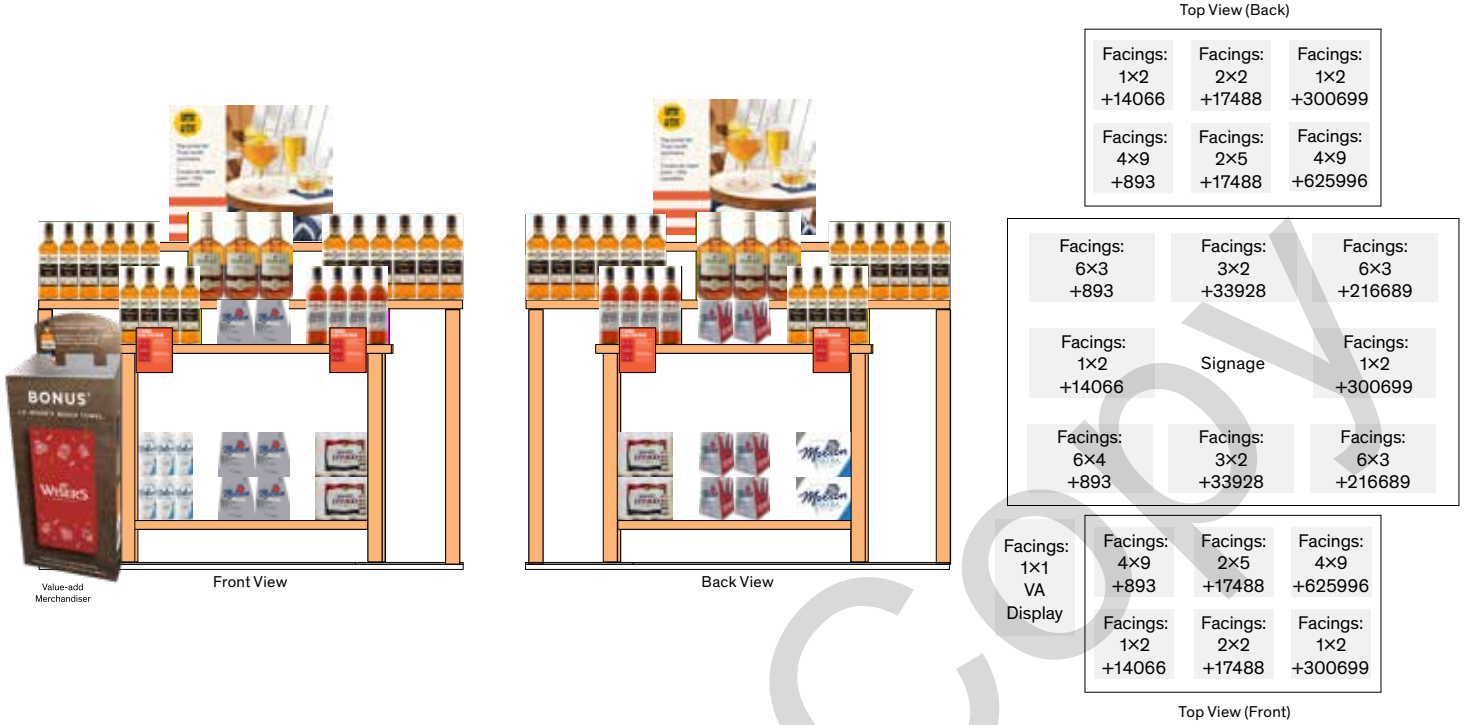

5Ft Nesting Table Planogram (For stores that do not have end tables)

Premium Flight