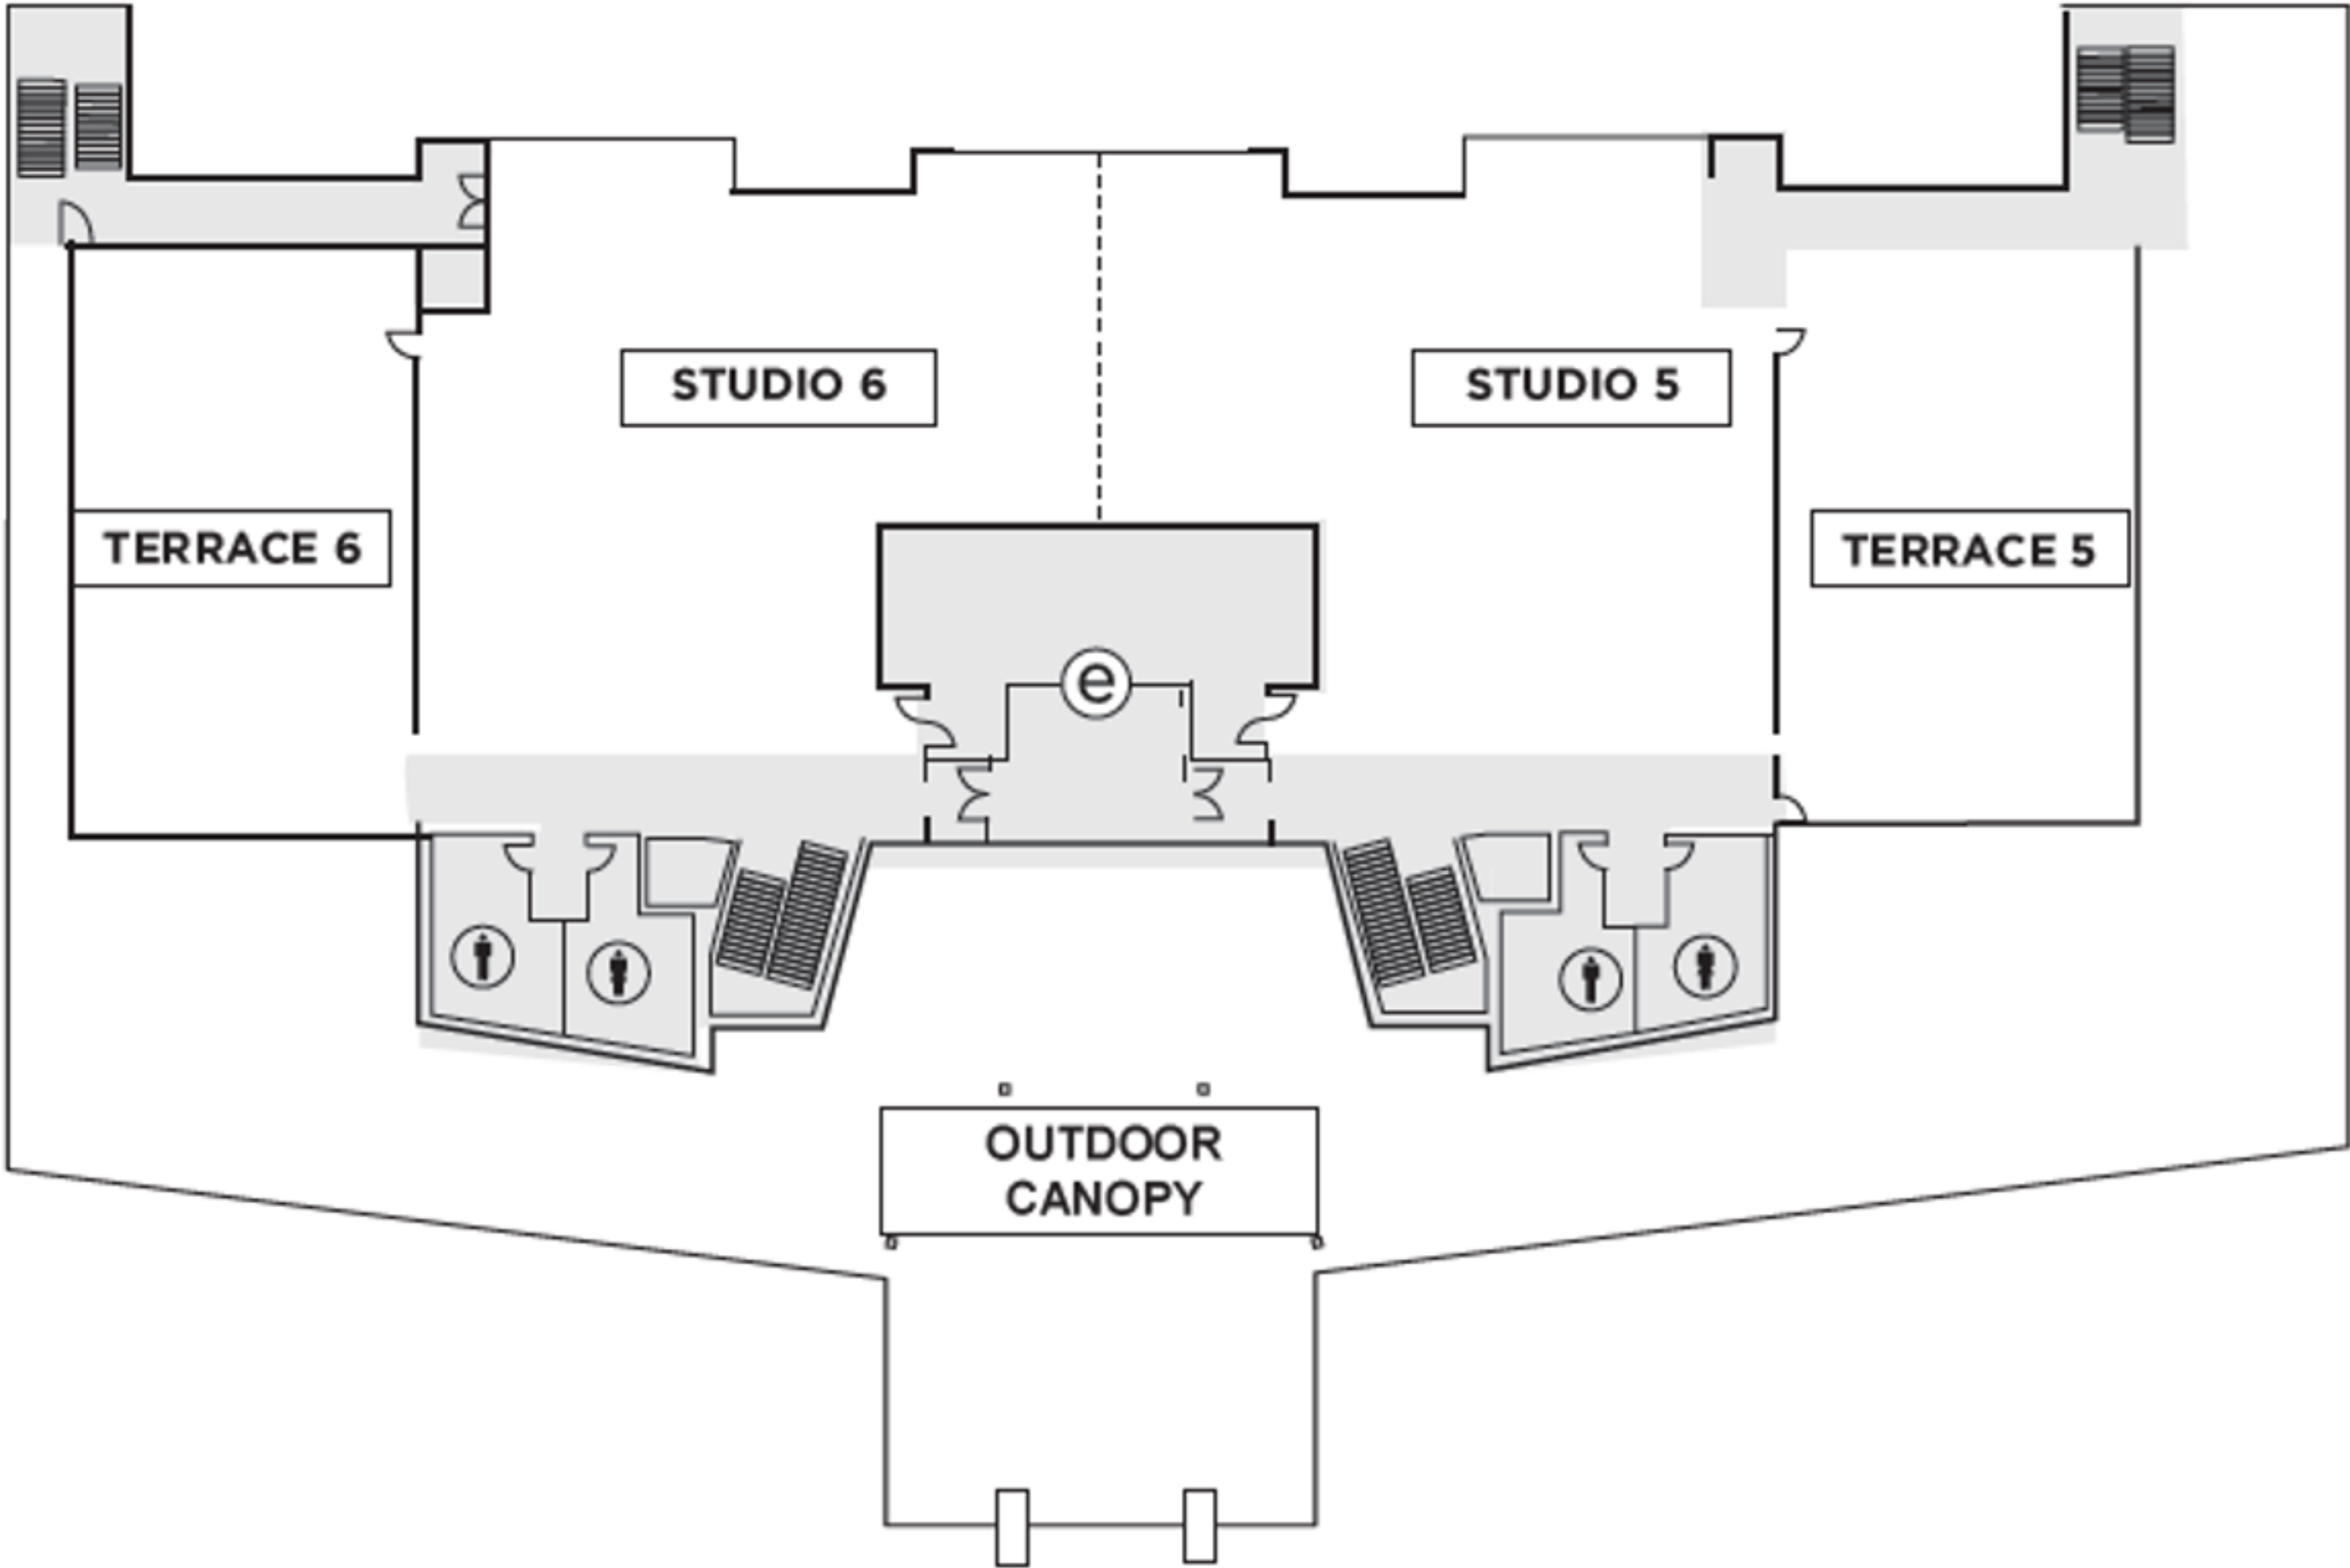

First Floor

- FS** FOOD STATION
- CC** COAT CHECK
- e** ELEVATOR
- Y** BAR
- ♀** WOMEN'S WASHROOM
- ♂** MEN'S WASHROOM

Second Floor

- fs FOOD STATION
- cc COAT CHECK
- e ELEVATOR
- y BAR
- ♀ WOMEN'S WASHROOM
- ♂ MEN'S WASHROOM

Booth Locations

- FS** FOOD STATION
- CC** COAT CHECK
- e** ELEVATOR
- 🍷** BAR
- 👤** WOMEN'S WASHROOM
- 👤** MEN'S WASHROOM

Lunch Stations

- FS** FOOD STATION
- CC** COAT CHECK
- e** ELEVATOR
- 🍸** BAR
- ♂** WOMEN'S WASHROOM
- ♂** MEN'S WASHROOM

Breakouts Round 1

Breakouts Round 2