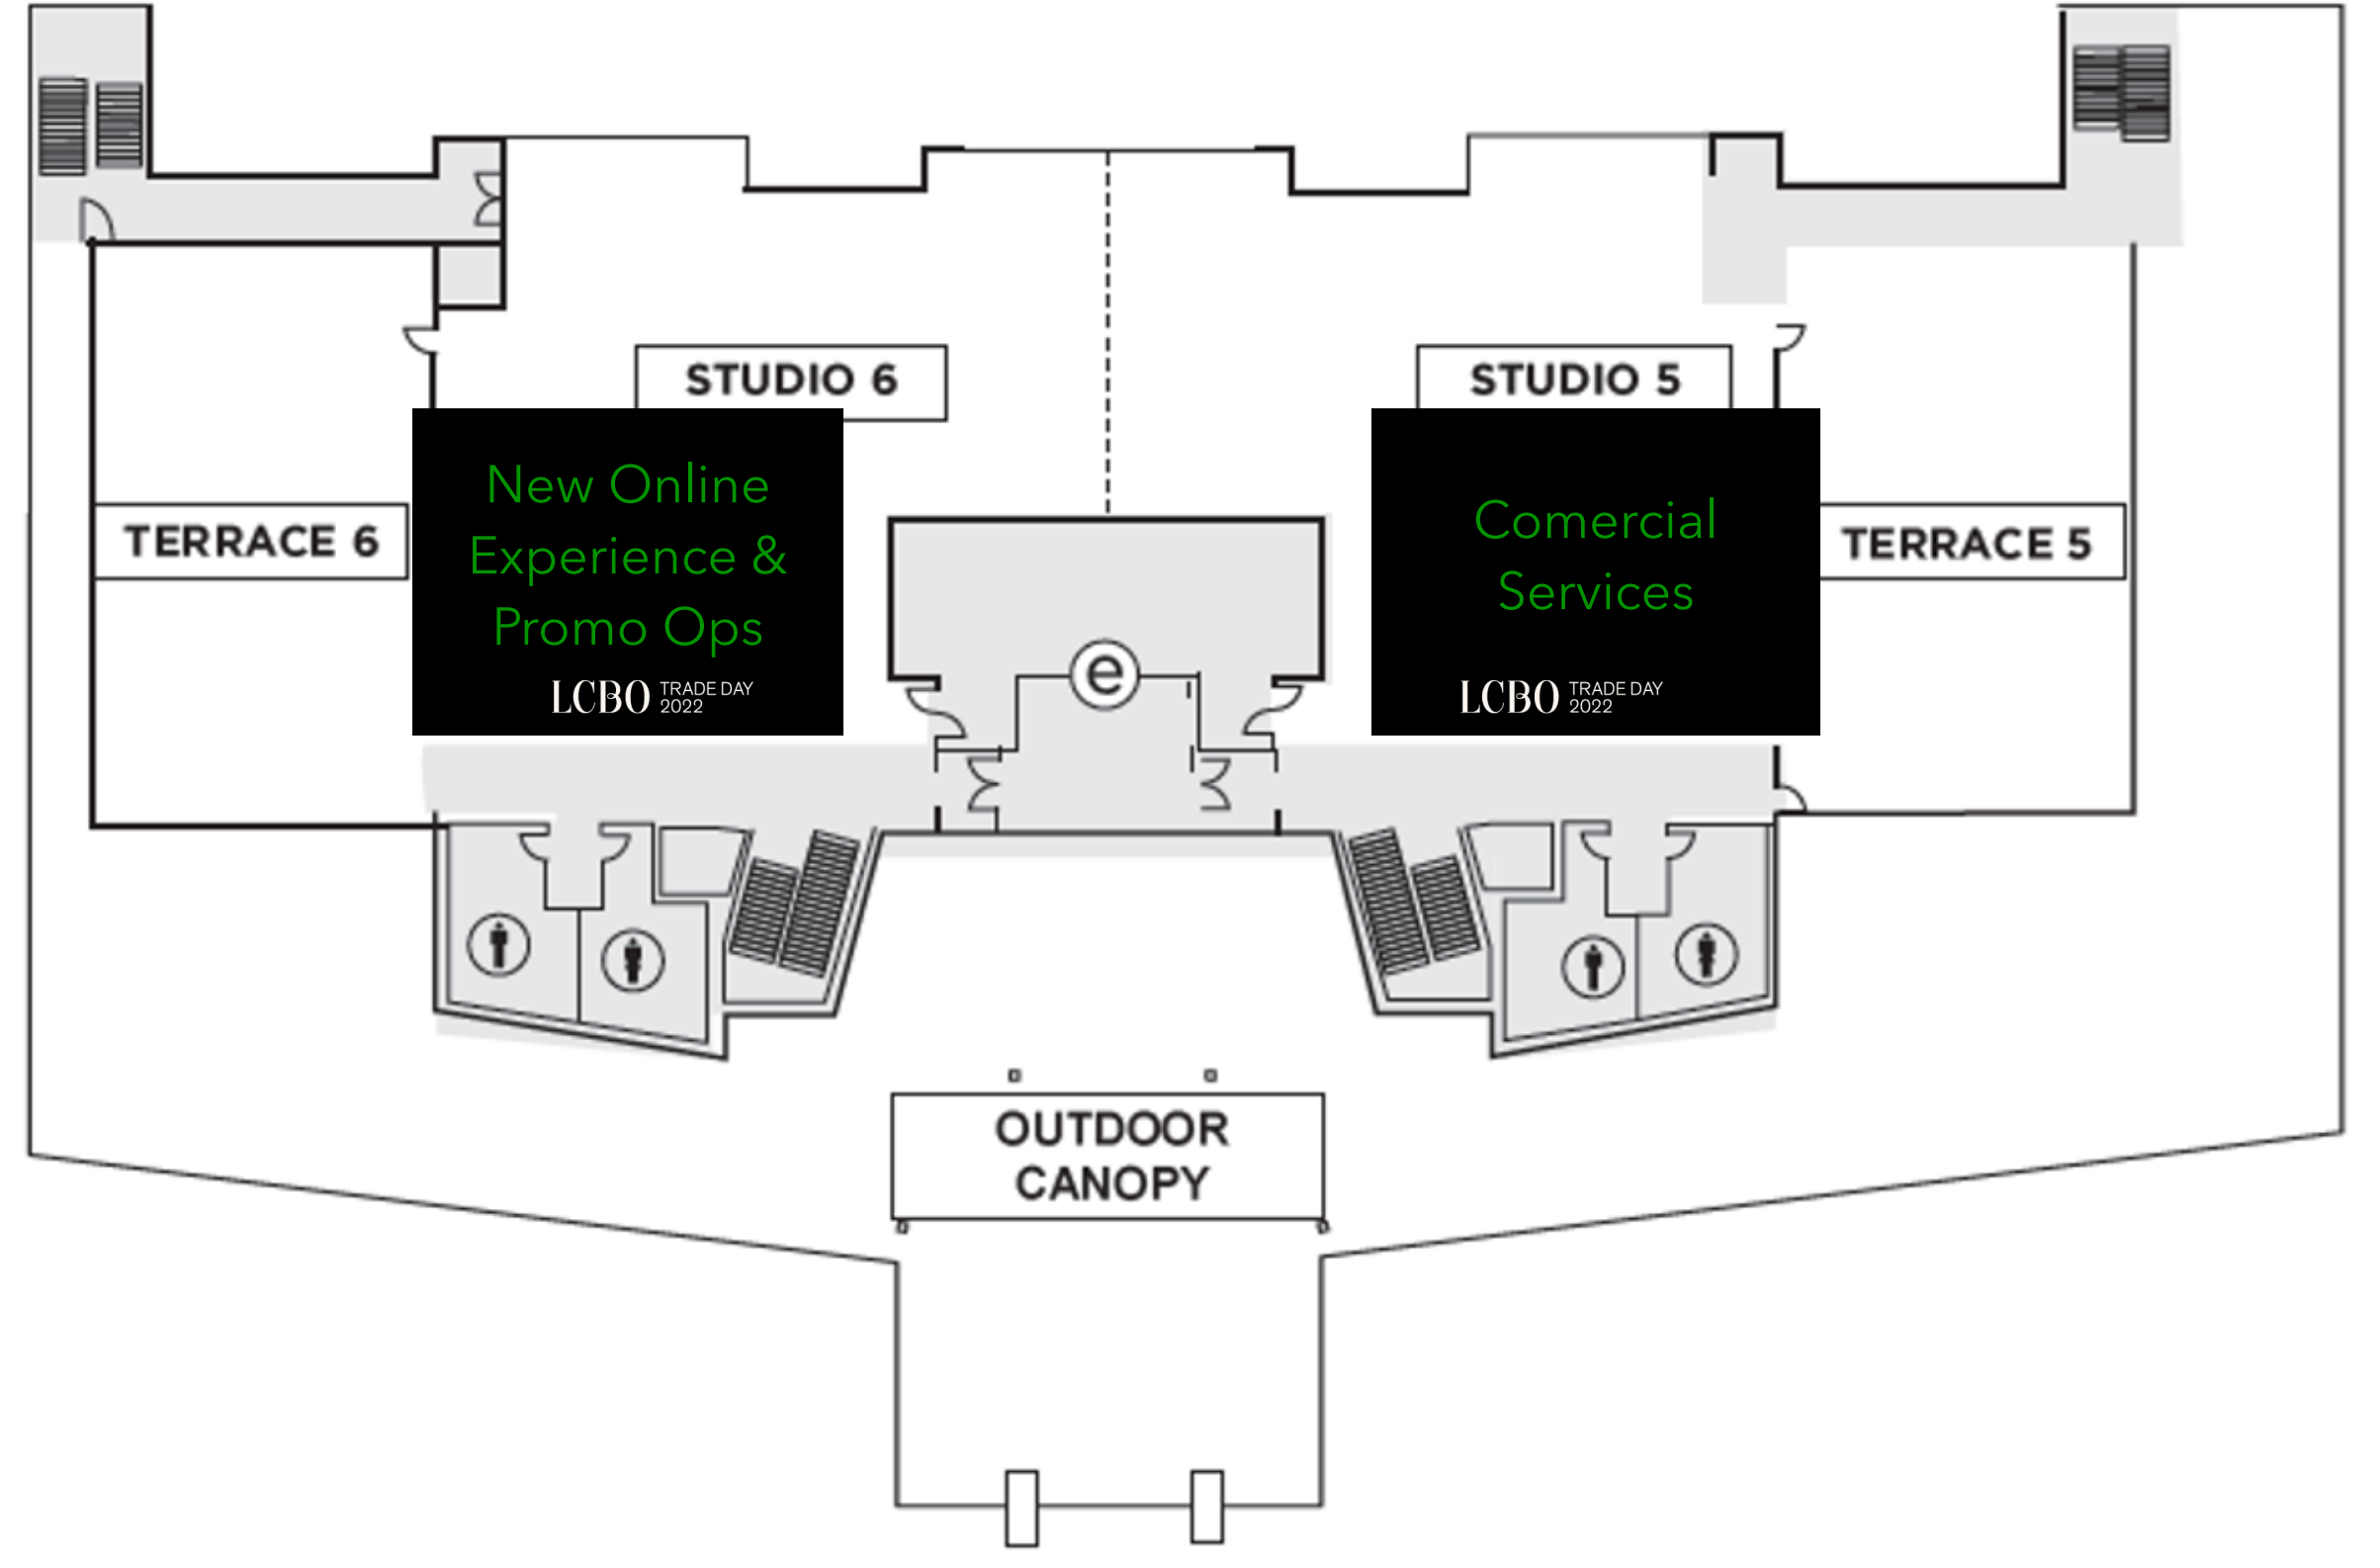

First Floor

- FS** FOOD STATION
- CC** COAT CHECK
- e** ELEVATOR
- Y** BAR
- ♀** WOMEN'S WASHROOM
- ♂** MEN'S WASHROOM

Second Floor

- fs FOOD STATION
- cc COAT CHECK
- e ELEVATOR
- y BAR
- ♀ WOMEN'S WASHROOM
- ♂ MEN'S WASHROOM

Booth Locations

- FS** FOOD STATION
- CC** COAT CHECK
- e** ELEVATOR
- 🍷** BAR
- 👤** WOMEN'S WASHROOM
- 👤** MEN'S WASHROOM

Lunch Stations

- FS** FOOD STATION
- CC** COAT CHECK
- e** ELEVATOR
- 🍸** BAR
- ♂** WOMEN'S WASHROOM
- ♂** MEN'S WASHROOM

Breakouts Round 1

Breakouts Round 2