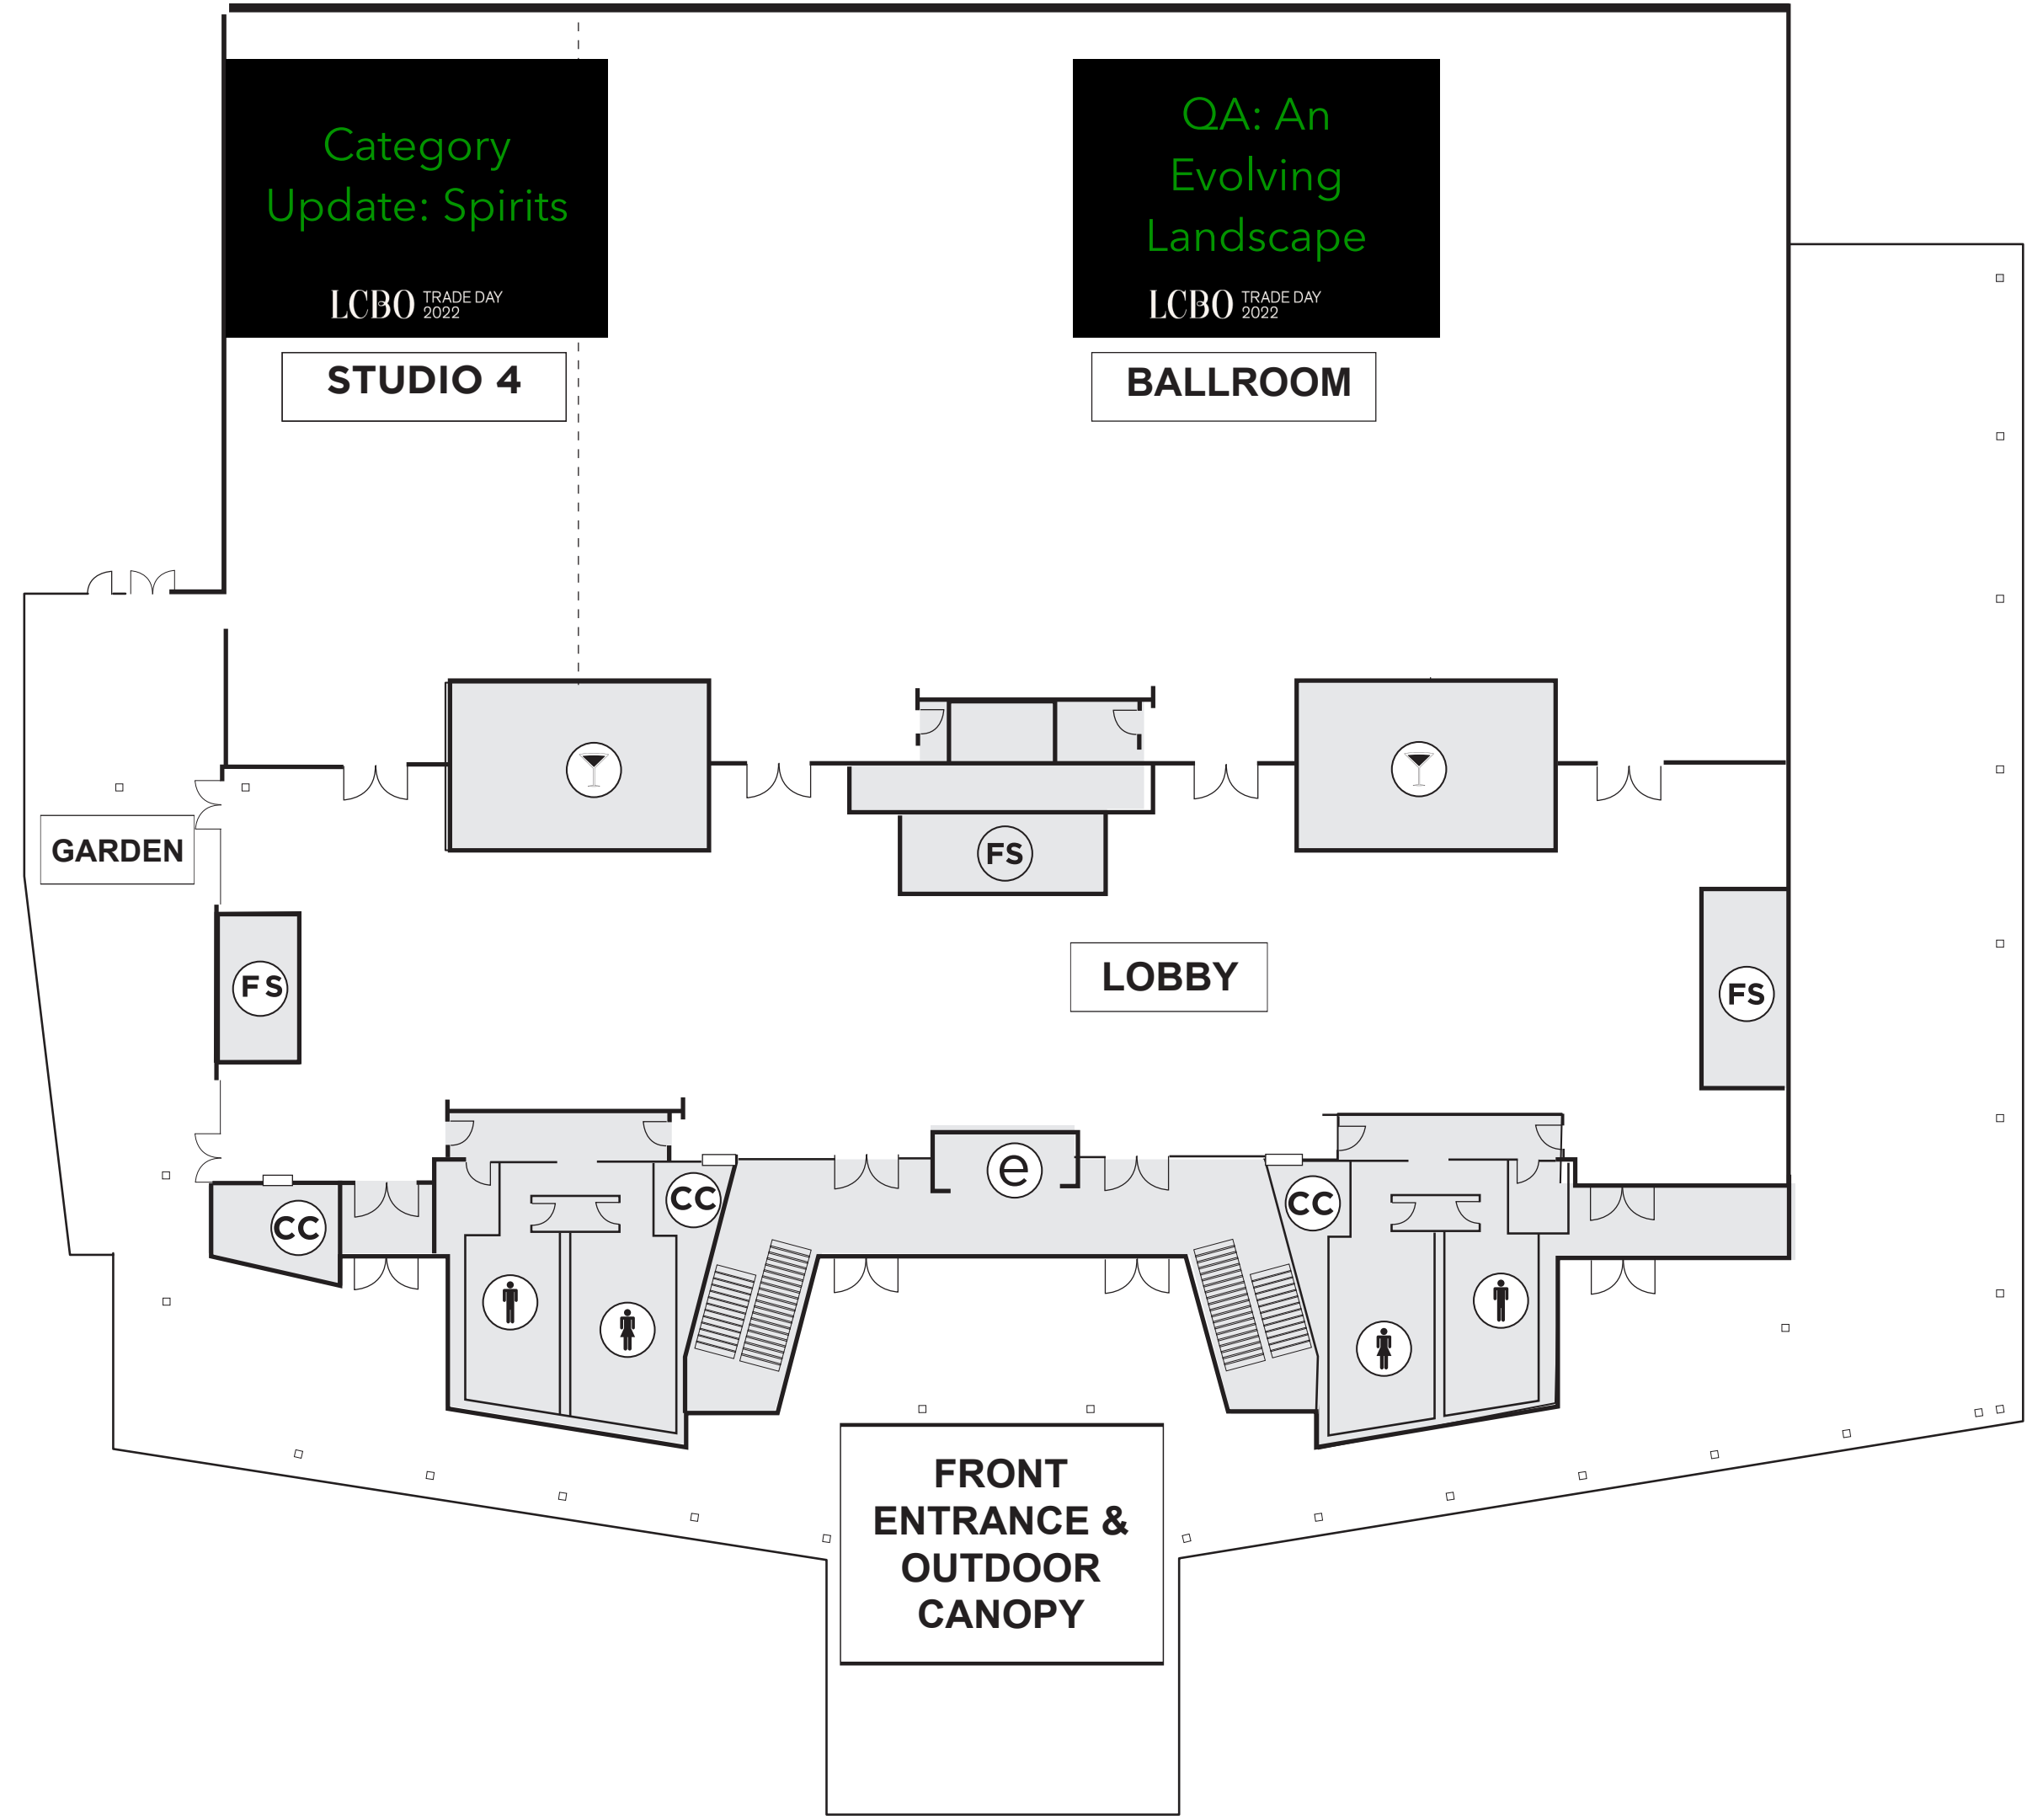

First Floor

- FS** FOOD STATION
- CC** COAT CHECK
- e** ELEVATOR
- Y** BAR
- ♀** WOMEN'S WASHROOM
- ♂** MEN'S WASHROOM

Second Floor

- fs FOOD STATION
- cc COAT CHECK
- e ELEVATOR
- y BAR
- ♀ WOMEN'S WASHROOM
- ♂ MEN'S WASHROOM

Booth Locations

- FS** FOOD STATION
- CC** COAT CHECK
- e** ELEVATOR
- 🍷** BAR
- 👤** WOMEN'S WASHROOM
- 👤** MEN'S WASHROOM

Lunch Stations

- FS** FOOD STATION
- CC** COAT CHECK
- e** ELEVATOR
- 🍸** BAR
- ♂** WOMEN'S WASHROOM
- ♂** MEN'S WASHROOM

Breakouts Round 1

Breakouts Round 2