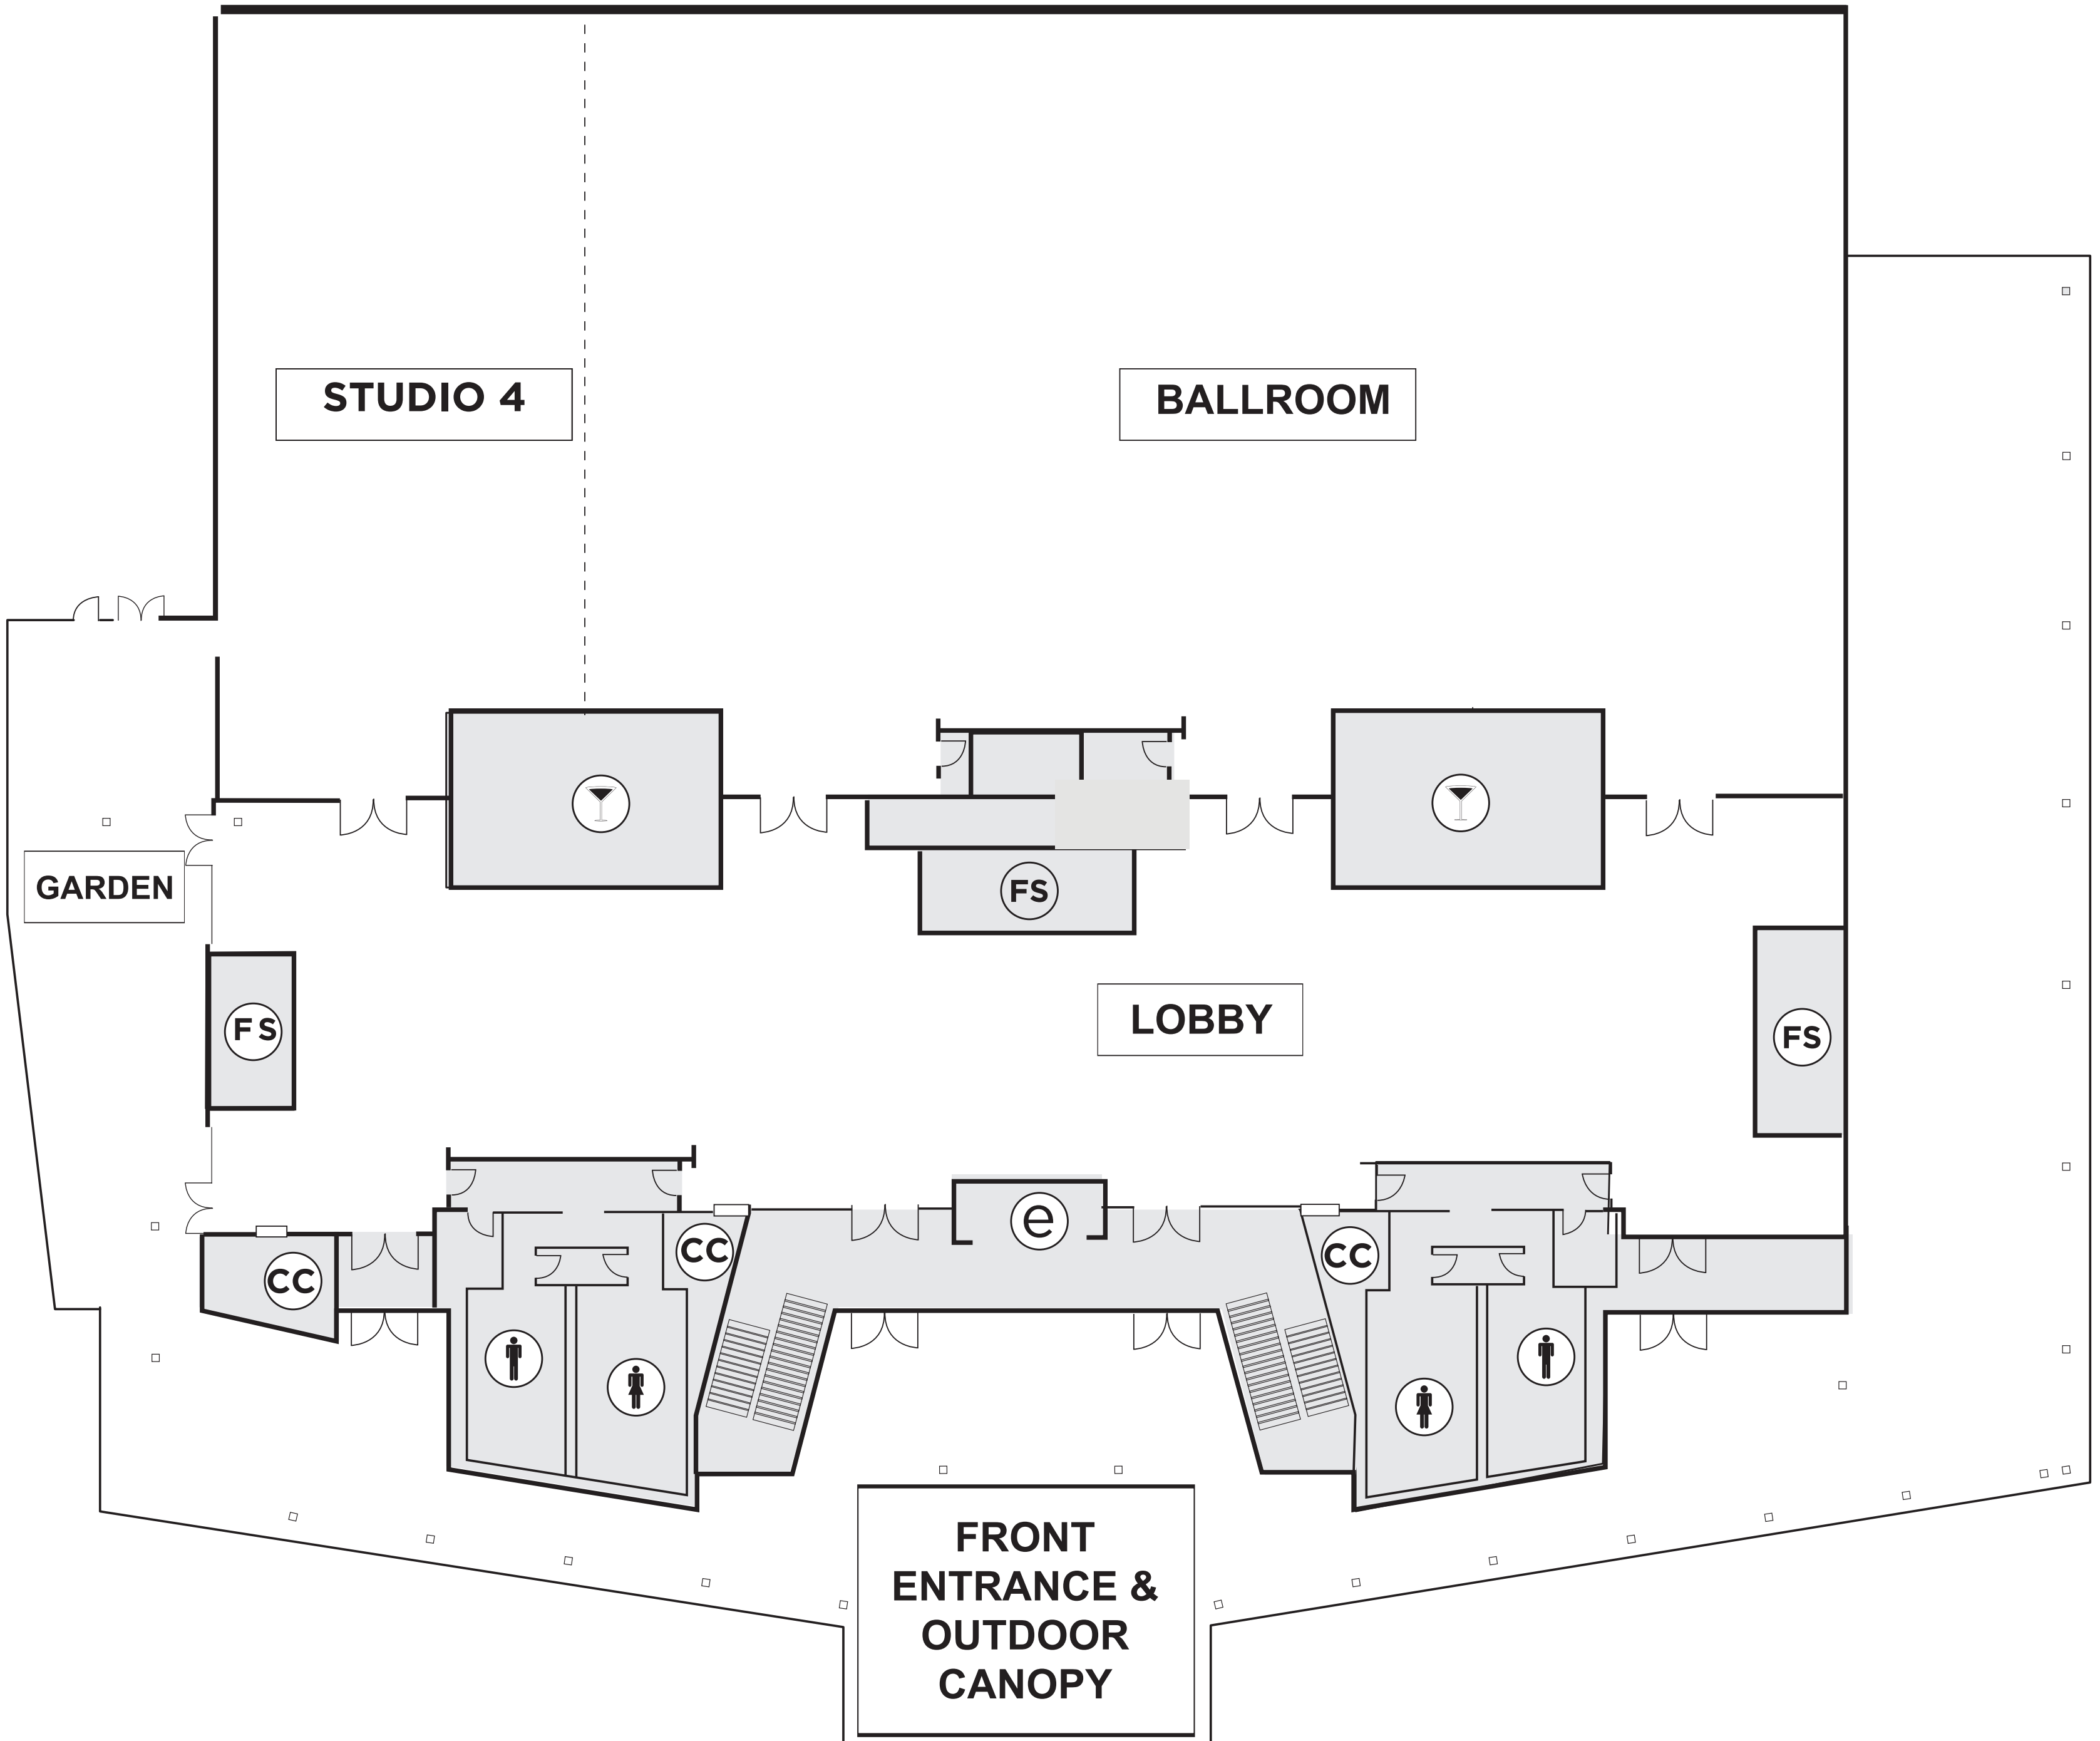

First Floor

- FS** FOOD STATION
- CC** COAT CHECK
- e** ELEVATOR
- Y** BAR
- ♀** WOMEN'S WASHROOM
- ♂** MEN'S WASHROOM

Second Floor

- fs FOOD STATION
- cc COAT CHECK
- e ELEVATOR
- y BAR
- ♀ WOMEN'S WASHROOM
- ♂ MEN'S WASHROOM

Booth Locations

- FS** FOOD STATION
- CC** COAT CHECK
- e** ELEVATOR
- 🍷** BAR
- 👤** WOMEN'S WASHROOM
- 👤** MEN'S WASHROOM

Lunch Stations

- FS** FOOD STATION
- CC** COAT CHECK
- e** ELEVATOR
- 🍸** BAR
- ♂** WOMEN'S WASHROOM
- ♂** MEN'S WASHROOM

Breakouts Round 1

Breakouts Round 2