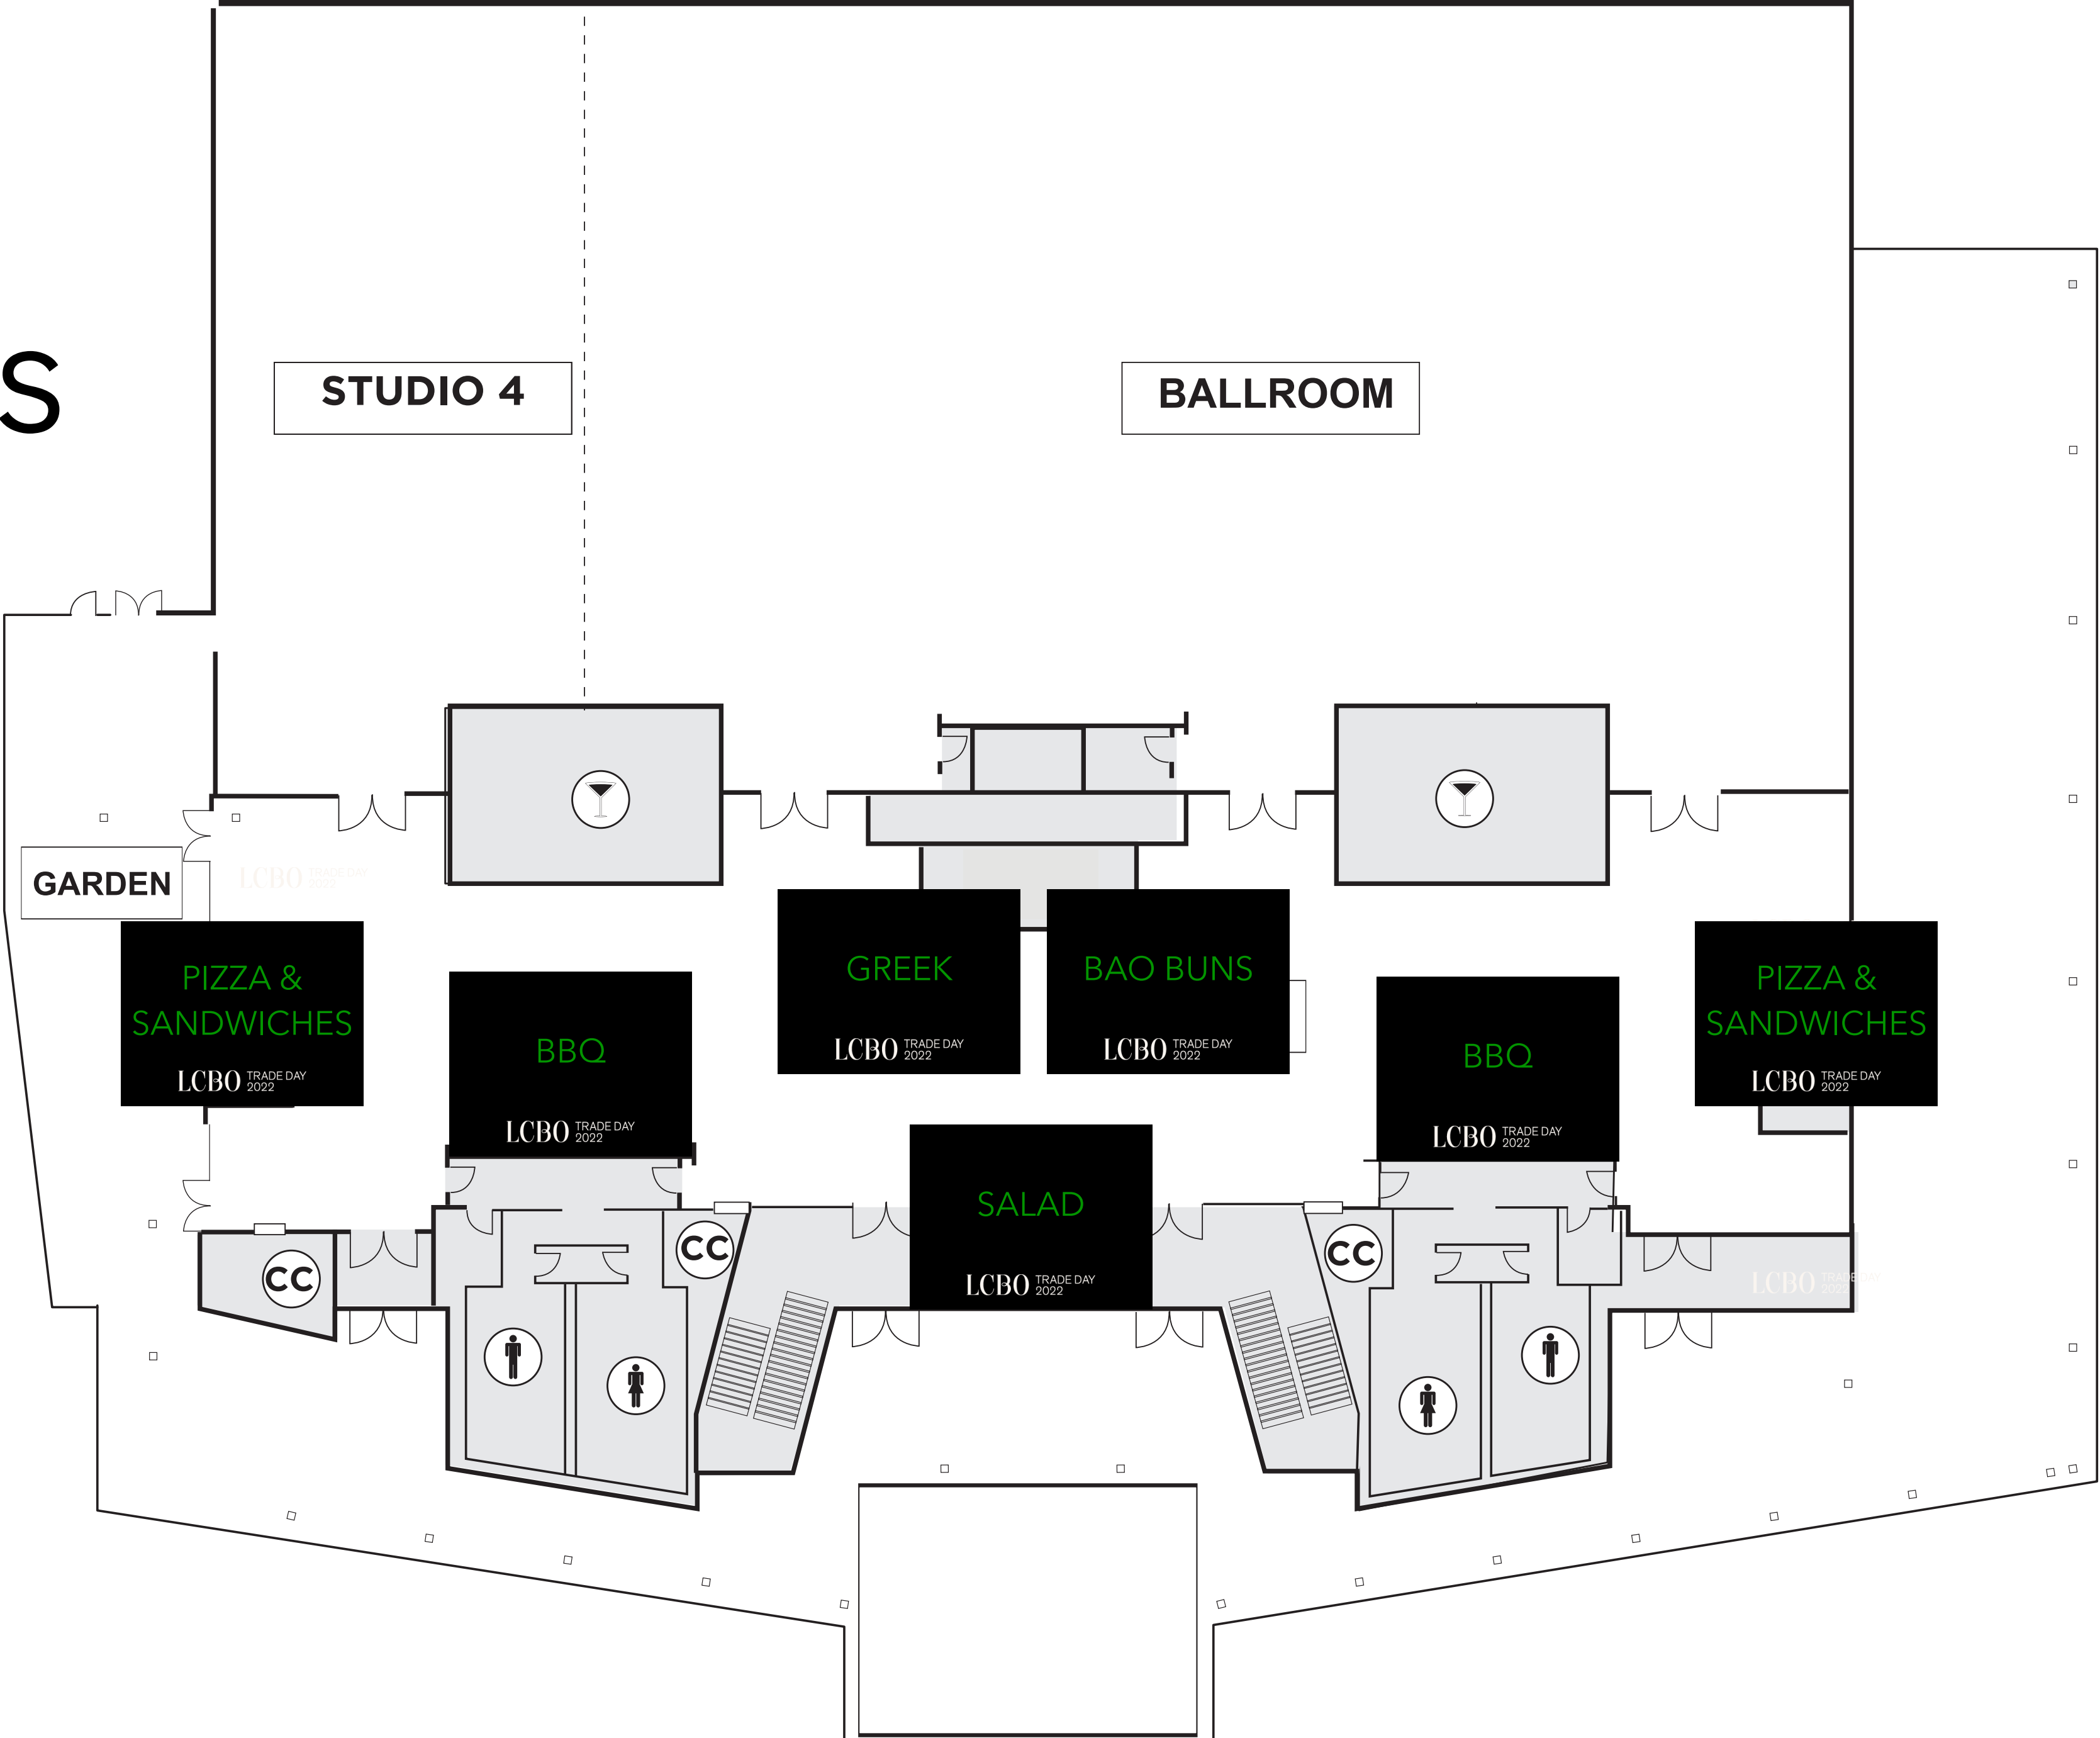

First Floor

- FS** FOOD STATION
- CC** COAT CHECK
- e** ELEVATOR
- Y** BAR
- ♀** WOMEN'S WASHROOM
- ♂** MEN'S WASHROOM

Second Floor

- fs FOOD STATION
- cc COAT CHECK
- e ELEVATOR
- y BAR
- ♀ WOMEN'S WASHROOM
- ♂ MEN'S WASHROOM

Booth Locations

- FS** FOOD STATION
- CC** COAT CHECK
- e** ELEVATOR
- 🍷** BAR
- 👤** WOMEN'S WASHROOM
- 👤** MEN'S WASHROOM

Lunch Stations

- FS** FOOD STATION
- CC** COAT CHECK
- e** ELEVATOR
- 🍸** BAR
- ♂** WOMEN'S WASHROOM
- ♂** MEN'S WASHROOM

Breakouts Round 1

Breakouts Round 2