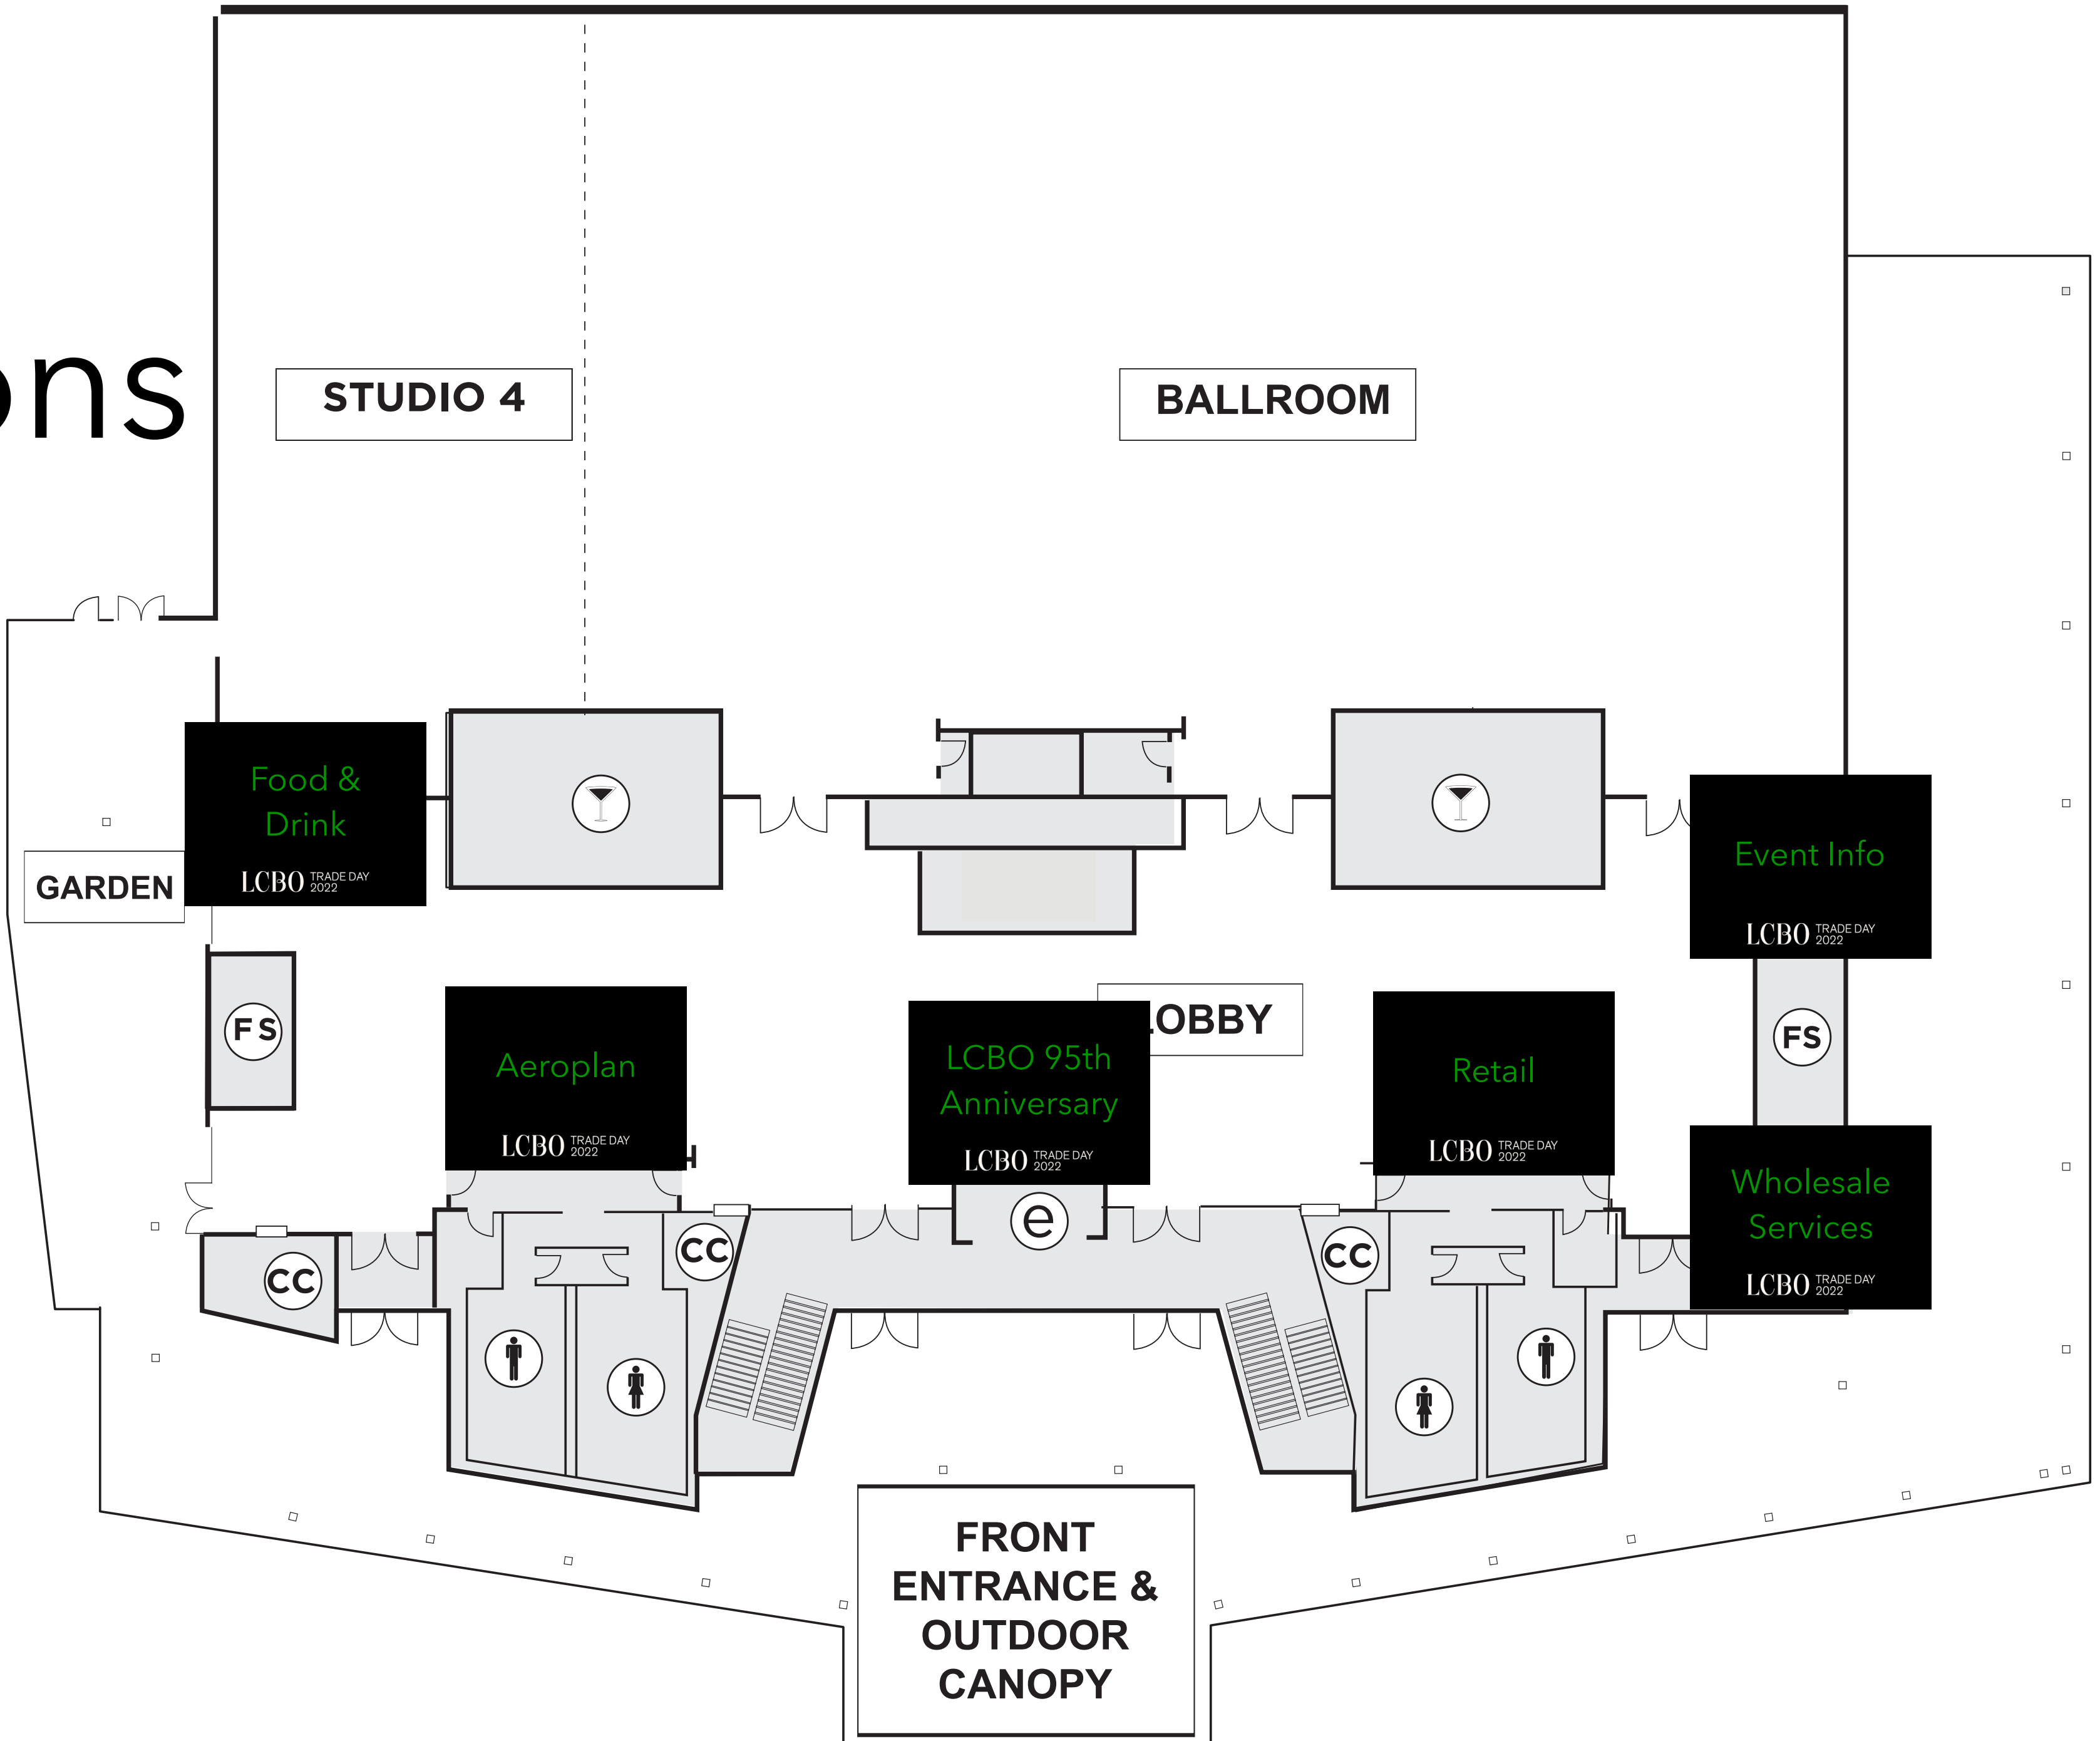

First Floor

- FS** FOOD STATION
- CC** COAT CHECK
- e** ELEVATOR
- Y** BAR
- ♀** WOMEN'S WASHROOM
- ♂** MEN'S WASHROOM

Second Floor

- fs FOOD STATION
- cc COAT CHECK
- e ELEVATOR
- y BAR
- ♀ WOMEN'S WASHROOM
- ♂ MEN'S WASHROOM

Booth Locations

- FS** FOOD STATION
- CC** COAT CHECK
- e** ELEVATOR
- 🍷** BAR
- 👤** WOMEN'S WASHROOM
- 👤** MEN'S WASHROOM

Lunch Stations

- FS** FOOD STATION
- CC** COAT CHECK
- e** ELEVATOR
- 🍸** BAR
- ♂** WOMEN'S WASHROOM
- ♂** MEN'S WASHROOM

Breakouts Round 1

Breakouts Round 2